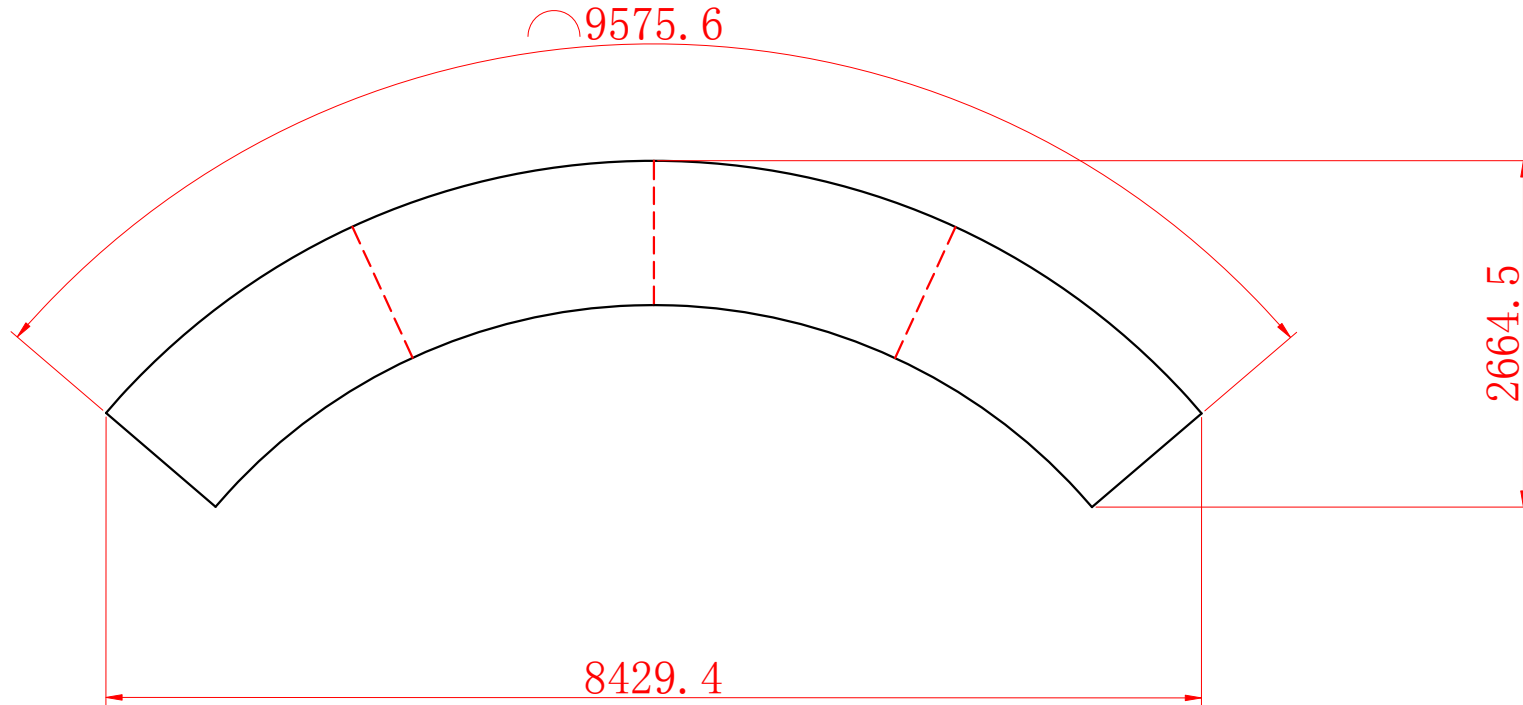

3D-002

FRAME SIZE: 10'x8'x3.5'ft 3048x2438x1067mm

GRAPHIC SIZE:

- Layout area
- - - - Safe viewable area