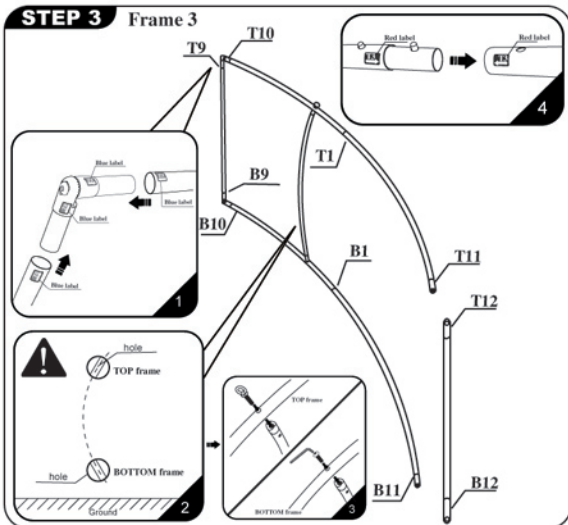

# INSTALLATION STEPS

Modern appearance, high quality, practical, flexible for multiple uses Carry Cases and Spotlights are available as accessories Fast and easy to alter graphics

**STEP 3** Frame 3

Frame Size:

10'(3048mm).CL x 3'(914mm).H

14'(4267mm).CL x 5'(1524mm).H

16'(4877mm).CL x 5'(1524mm).H

**STEP 4**

1/3 Graphic Size:

3048mm.L X 914mm.H

4267mm.L X 1524mm.H

4877mm.L X 1524mm.H