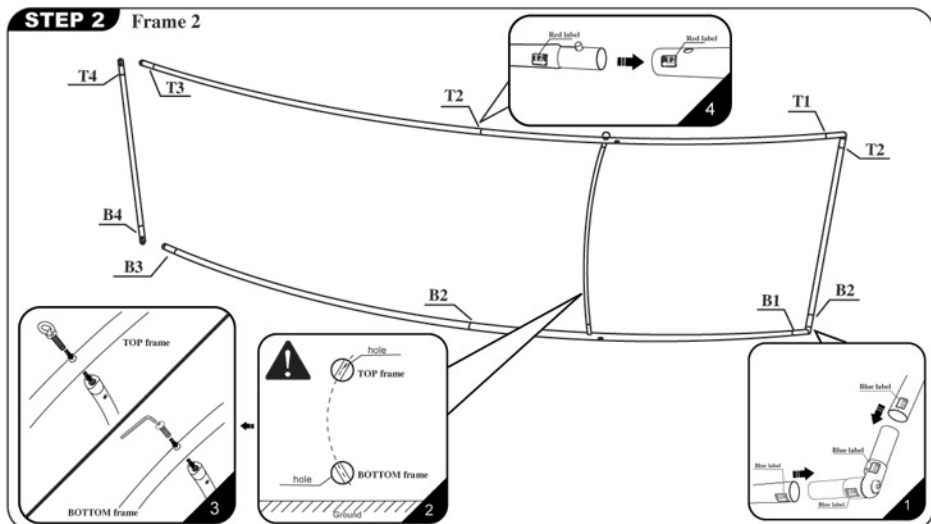

# INSTALLATION STEPS

Modern appearance, high quality, practical, flexible for multiple uses Carry Cases and Spotlights are available as accessories Fast and easy to alter graphics

**STEP 3** Frame 3

Frame Size:

10'(3048mm).CL x 3'(914mm).H

14'(4267mm).CL x 5'(1524mm).H

16'(4877mm).CL x 5'(1524mm).H

**STEP 4**

1/3 Graphic Size:

3048mm.L X 914mm.H

4267mm.L X 1524mm.H

4877mm.L X 1524mm.H