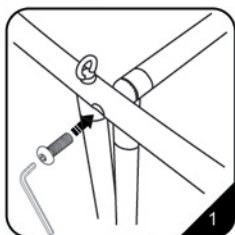

# INSTALLATION STEPS

Modern appearance, high quality, practical, flexible for multiple uses Carry Cases and Spotlights are available as accessories Fast and easy to alter graphics

**STEP 3** Frame 3

Frame Size:

10'(3048mm).CL x 3'(914mm).H

14'(4267mm).CL x 5'(1524mm).H

16'(4877mm).CL x 5'(1524mm).H

**STEP 4**

1/3 Graphic Size:

3048mm.L X 914mm.H

4267mm.L X 1524mm.H

4877mm.L X 1524mm.H