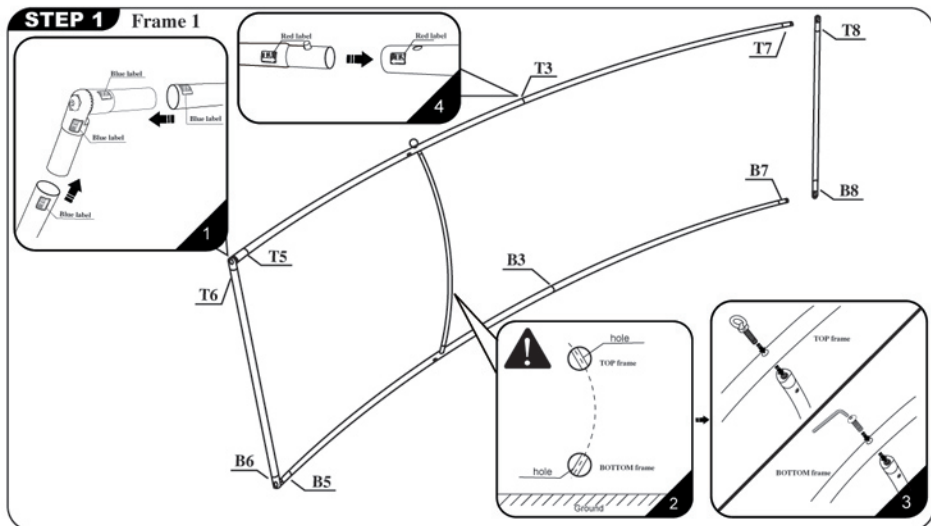

# INSTALLATION STEPS

Modern appearance, high quality, practical, flexible for multiple uses Carry Cases and Spotlights are available as accessories Fast and easy to alter graphics

**STEP 3** Frame 3

Frame Size:

10'(3048mm).CL x 3'(914mm).H

14'(4267mm).CL x 5'(1524mm).H

16'(4877mm).CL x 5'(1524mm).H

**STEP 4**

1/3 Graphic Size:

3048mm.L X 914mm.H

4267mm.L X 1524mm.H

4877mm.L X 1524mm.H