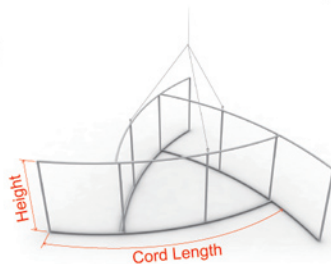

# INSTALLATION STEPS

Modern appearance, high quality, practical, flexible for multiple uses Carry Cases and Spotlights are available as accessories Fast and easy to alter graphics

**STEP 3** Frame 3

Frame Size:

10'(3048mm).CL x 3'(914mm).H

14'(4267mm).CL x 5'(1524mm).H

16'(4877mm).CL x 5'(1524mm).H

**STEP 4**

1/3 Graphic Size:

3048mm.L X 914mm.H

4267mm.L X 1524mm.H

4877mm.L X 1524mm.H