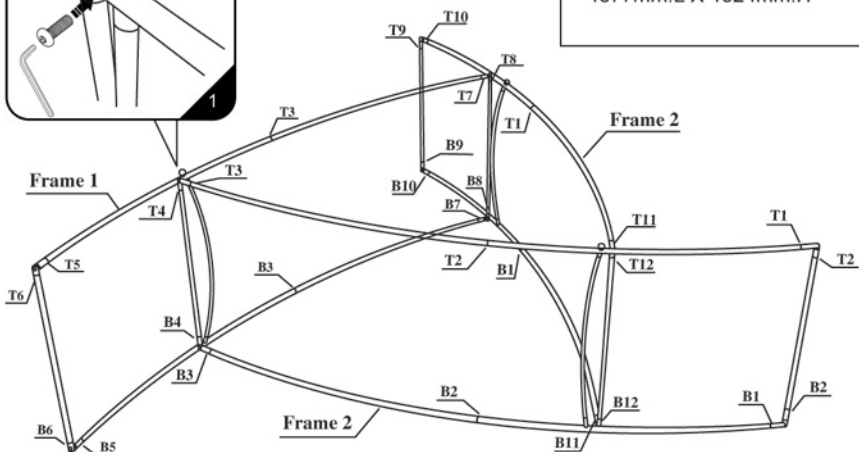

# INSTALLATION STEPS

Modern appearance, high quality, practical, flexible for multiple uses Carry Cases and Spotlights are available as accessories Fast and easy to alter graphics

**STEP 3** Frame 3

Frame Size:

10'(3048mm).CL x 3'(914mm).H

14'(4267mm).CL x 5'(1524mm).H

16'(4877mm).CL x 5'(1524mm).H

**STEP 4**

1/3 Graphic Size:

3048mm.L X 914mm.H

4267mm.L X 1524mm.H

4877mm.L X 1524mm.H