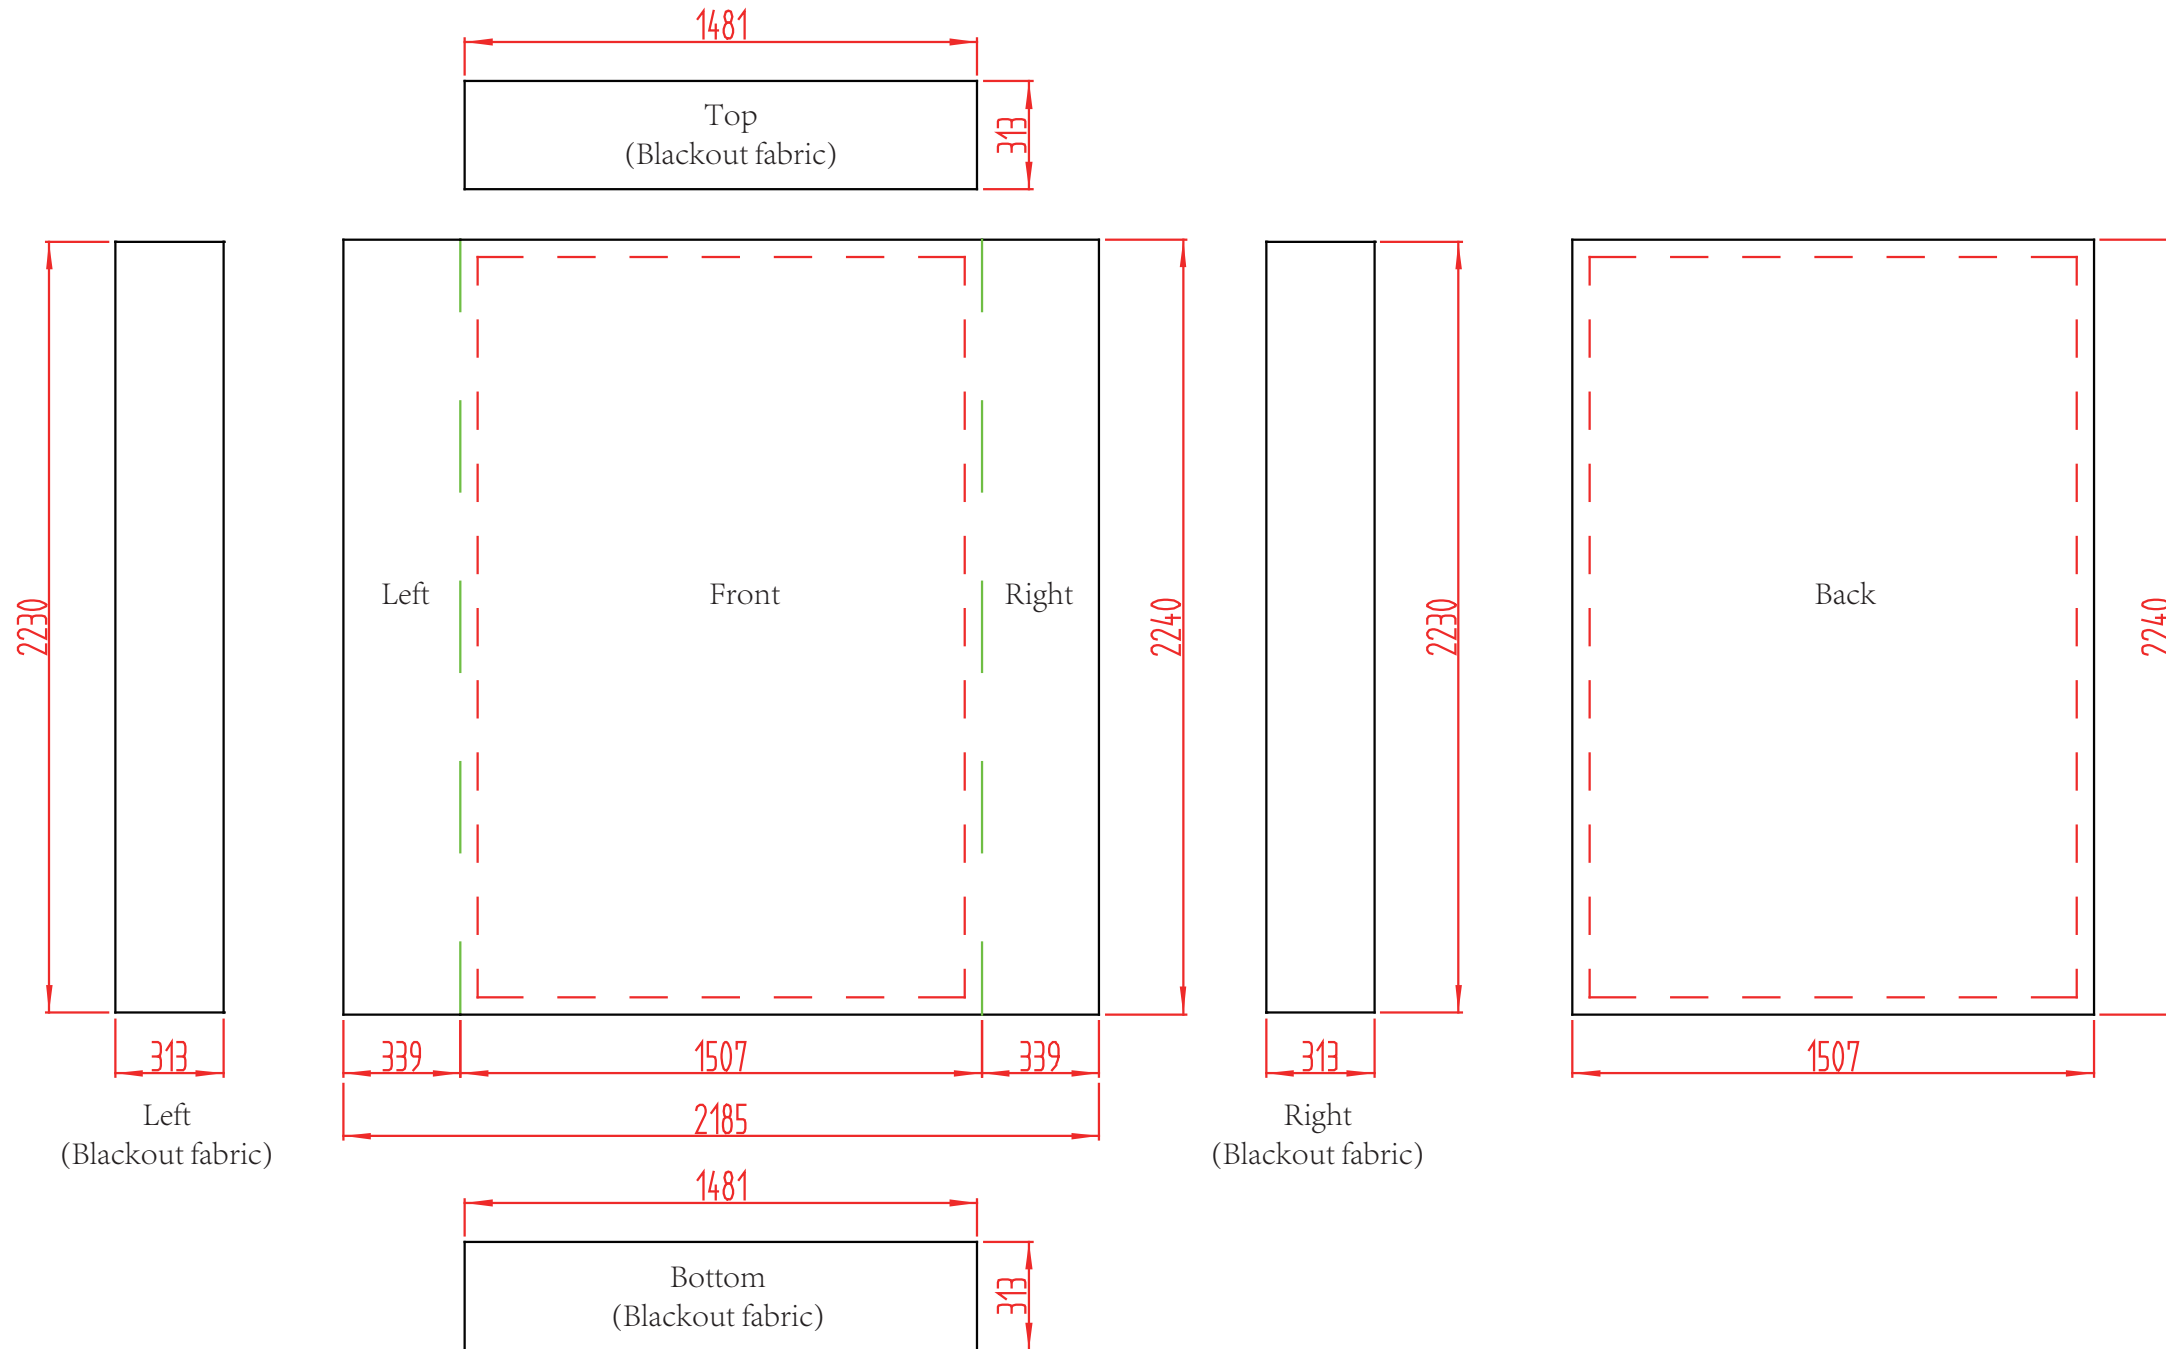

# Popup Impress 2x3 Straight

FRAME SIZE: 1507x355x2240(H)mm

GRAPHIC SIZE

——— Layout area  
- - - - Safe viewable area