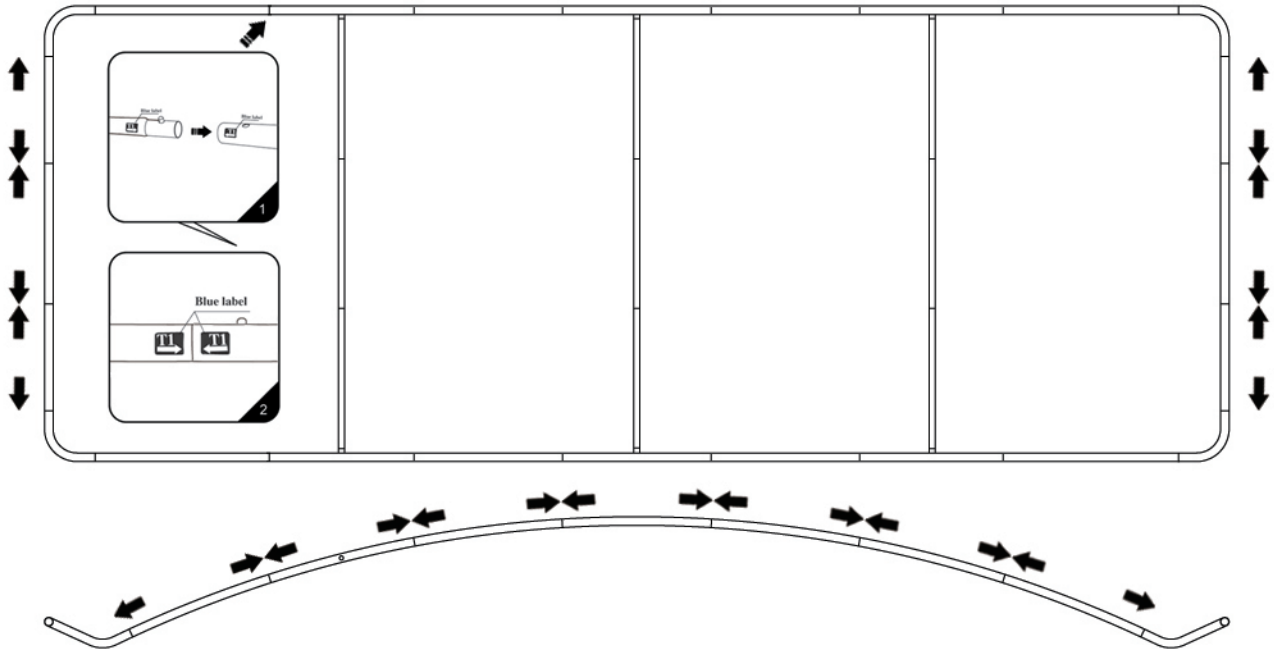

# INSTALLATION STEPS

## 3D-dj600-003

Modern appearance, high quality, practical, flexible for multiple uses Carry Cases and Spotlights are available as accessories Fast and easy to alter graphics

### STEP 1