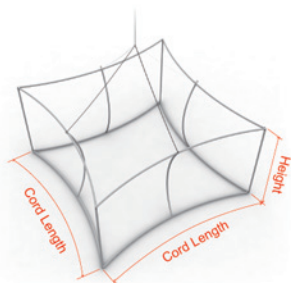

## STEP 1

TOP frame

## STEP 2

BOTTOM frame

Frame Size: 12'(3658mm).CL x 5'(1524mm).H

1/4 Graphic Size: 3658mm.L X 1524mm.H

**CAUTION:**  
PLEASE READ THE INSTRUCTIONS BEFORE INSTALLING PRODUCT