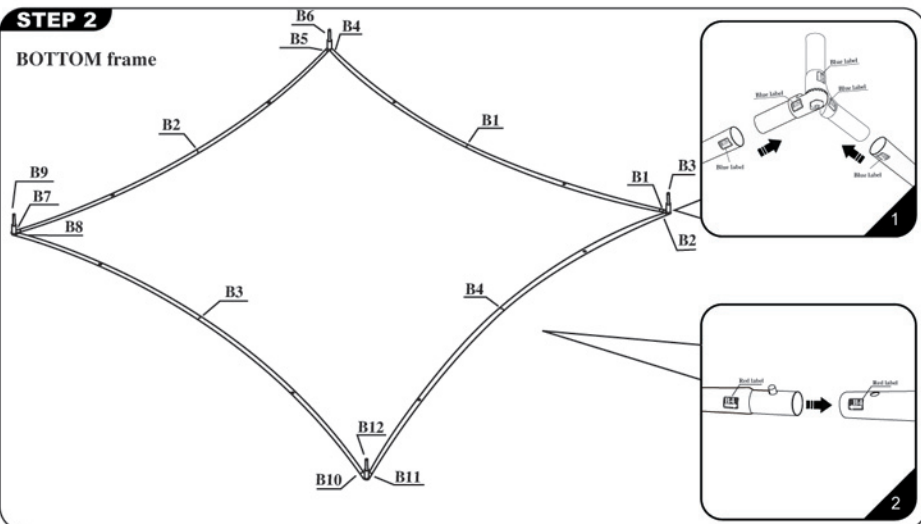

## STEP 1

TOP frame

## STEP 2

BOTTOM frame

Frame Size: 12'(3658mm).CL x 5'(1524mm).H

1/4 Graphic Size: 3658mm.L X 1524mm.H

**CAUTION:**  
PLEASE READ THE INSTRUCTIONS BEFORE INSTALLING PRODUCT