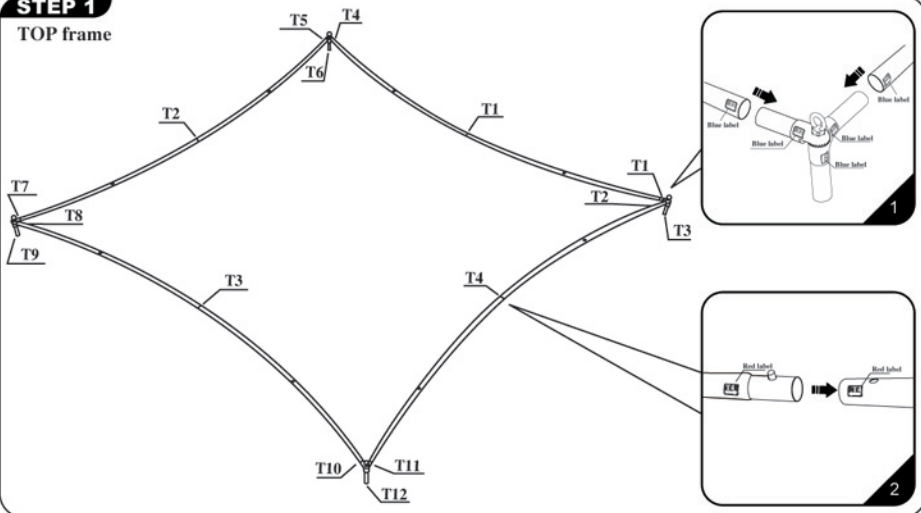

## STEP 1

TOP frame

## STEP 2

BOTTOM frame

Frame Size: 12'(3658mm).CL x 5'(1524mm).H

1/4 Graphic Size: 3658mm.L X 1524mm.H

**CAUTION:**  
PLEASE READ THE INSTRUCTIONS BEFORE INSTALLING PRODUCT