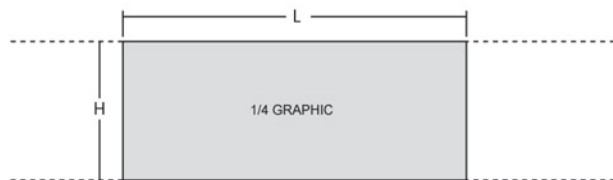

## STEP 1

TOP frame

## STEP 2

BOTTOM frame

Frame Size: 12'(3658mm).CL x 5'(1524mm).H

1/4 Graphic Size: 3658mm.L X 1524mm.H

**CAUTION:**  
PLEASE READ THE INSTRUCTIONS BEFORE INSTALLING PRODUCT