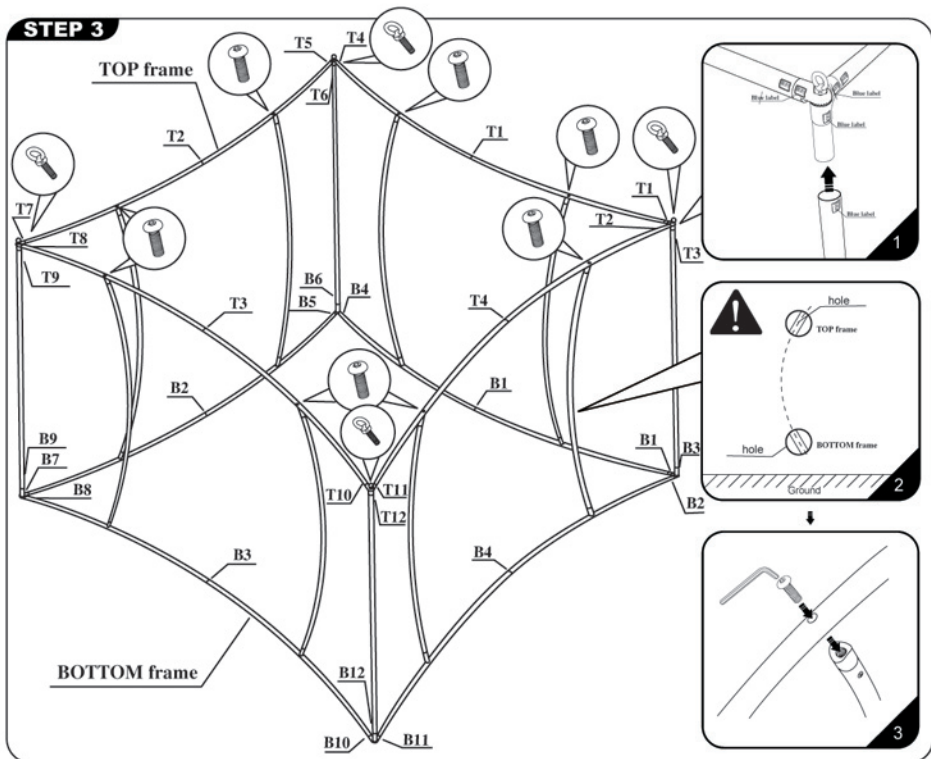

## STEP 1

TOP frame

## STEP 2

BOTTOM frame

Frame Size: 12'(3658mm).CL x 5'(1524mm).H

1/4 Graphic Size: 3658mm.L X 1524mm.H

**CAUTION:**  
PLEASE READ THE INSTRUCTIONS BEFORE INSTALLING PRODUCT