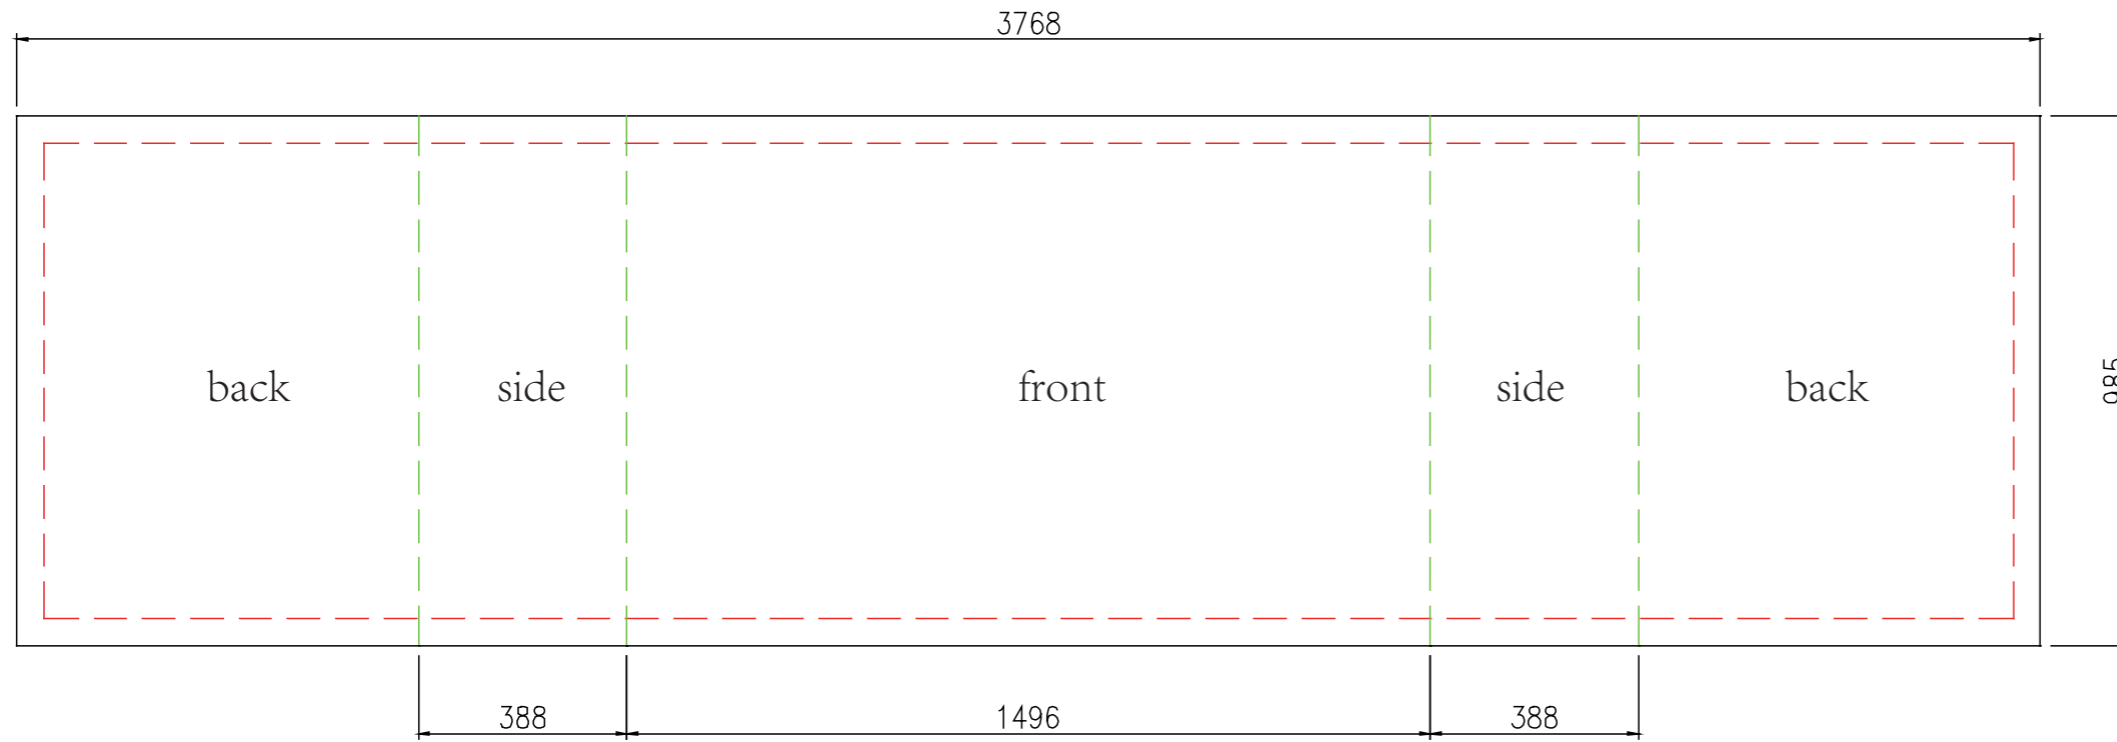

3D-99F (焊接式) FRAME SIZE:1560*500*1000(H)mm
GRAPHIC SIZE

— Layout area
- - - Safe viewable area