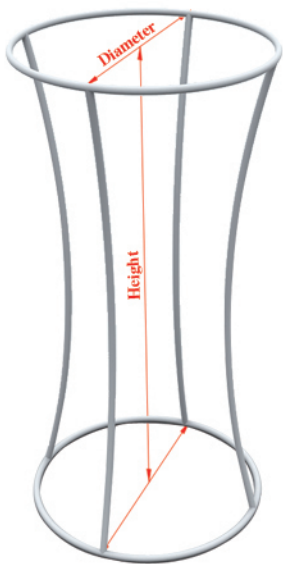

### STEP 1

TOP circularity

### STEP 2

BOTTOM circularity

NEXT PAGE

**STEP 3**

Frame Size: 5'(1524mm).D x 10'(3048mm)H

Graphic Size: 4785mm.L X 3048mm.H

**CAUTION:**  
PLEASE READ THE INSTRUCTIONS BEFORE INSTALLING PRODUCT