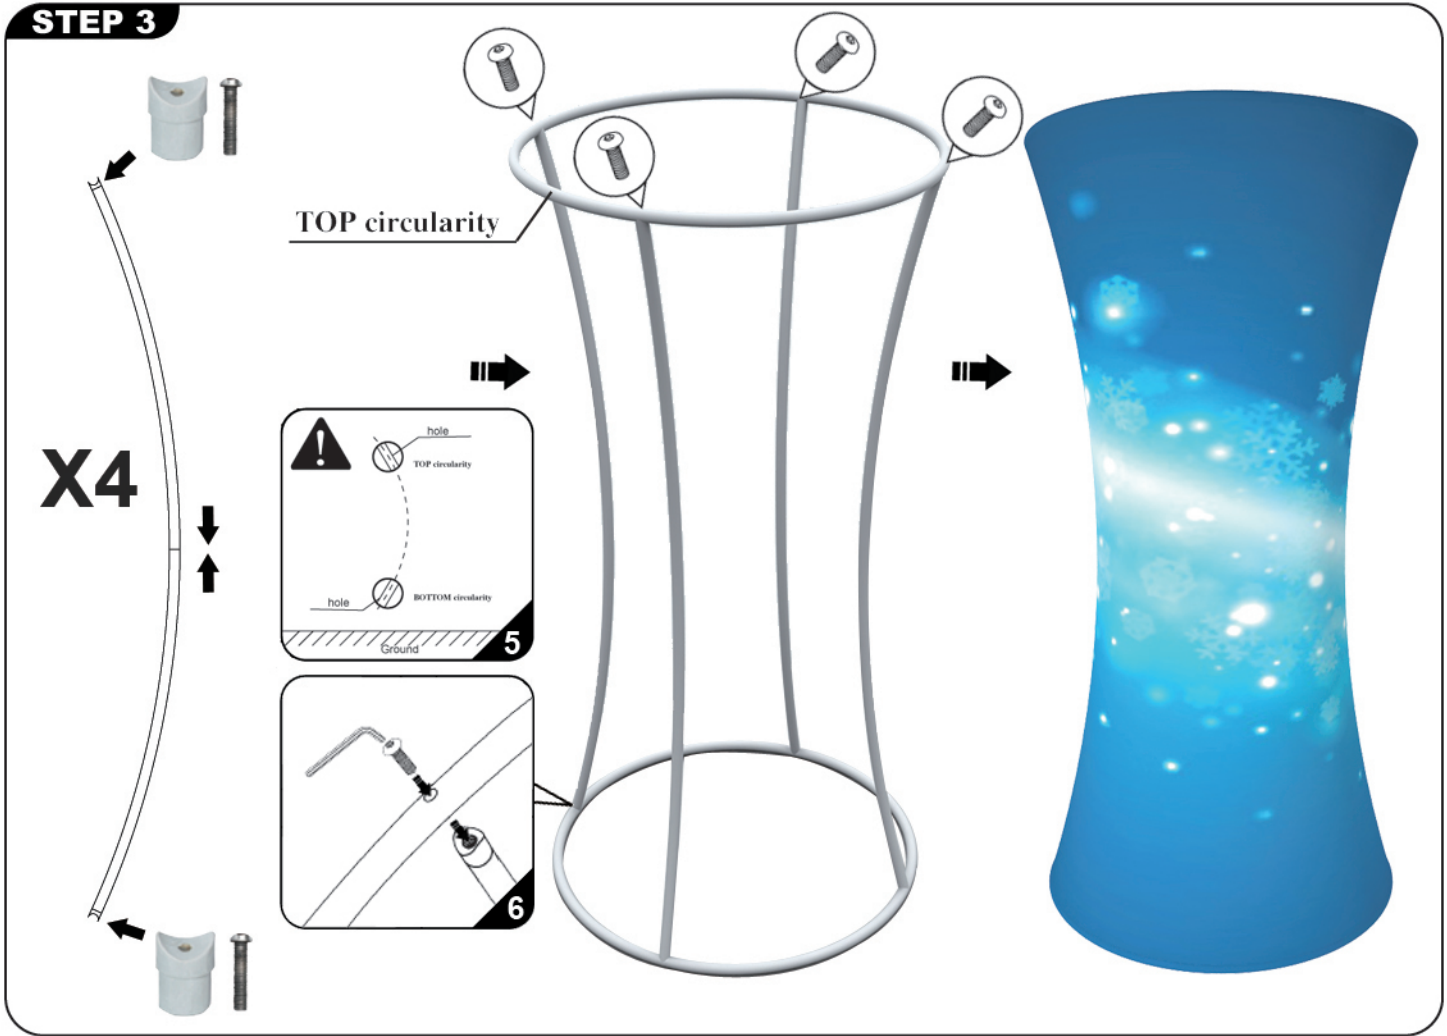

### STEP 1

TOP circularity

### STEP 2

BOTTOM circularity

NEXT PAGE

**STEP 3**

Frame Size: 5'(1524mm).D x 10'(3048mm)H

Graphic Size: 4785mm.L X 3048mm.H

**CAUTION:**  
PLEASE READ THE INSTRUCTIONS BEFORE INSTALLING PRODUCT