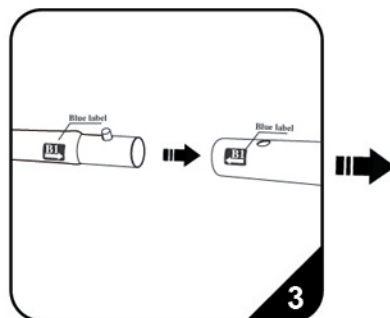

## 3D-L2-d-004

Modern appearance, high quality, practical, flexible for multiple uses Carry Cases and Spotlights are available as accessories Fast and easy to alter graphics

### STEP 1

TOP circularity

### STEP 2

BOTTOM circularity

NEXT PAGE

**STEP 3**

Frame Size: 5'(1524mm).D x 10'(3048mm)H

Graphic Size: 4785mm.L X 3048mm.H

**CAUTION:**  
PLEASE READ THE INSTRUCTIONS BEFORE INSTALLING PRODUCT