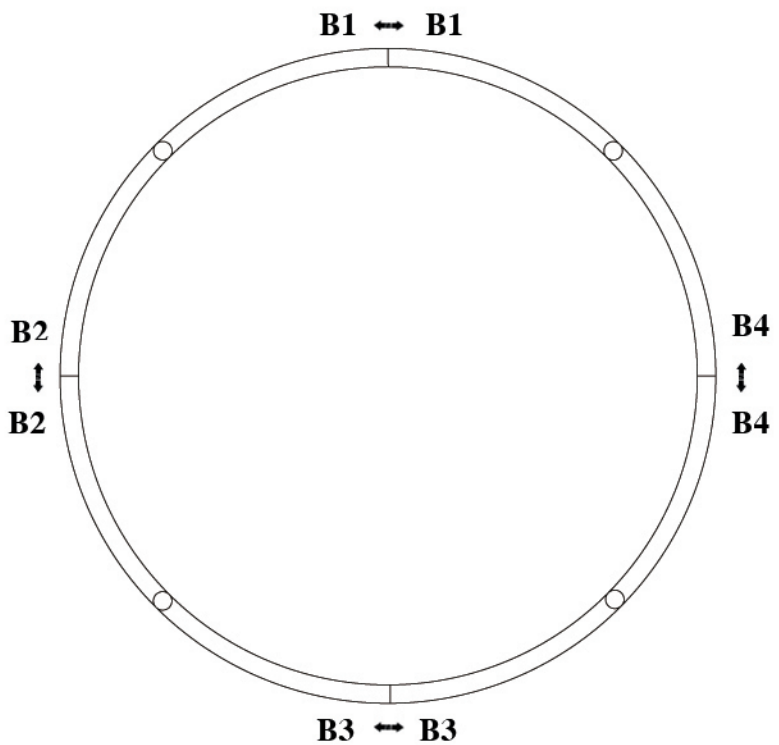

### STEP 1

TOP circularity

### STEP 2

BOTTOM circularity

NEXT PAGE

**STEP 3**

Frame Size: 5'(1524mm).D x 10'(3048mm)H

Graphic Size: 4785mm.L X 3048mm.H

**CAUTION:**  
PLEASE READ THE INSTRUCTIONS BEFORE INSTALLING PRODUCT