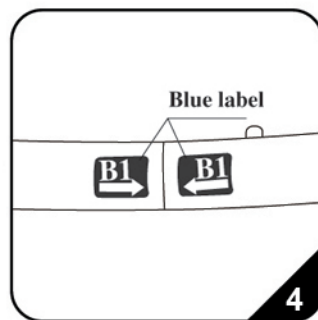

## 3D-L2-d-004

Modern appearance, high quality, practical, flexible for multiple uses Carry Cases and Spotlights are available as accessories Fast and easy to alter graphics

### STEP 1

TOP circularity

### STEP 2

BOTTOM circularity

NEXT PAGE

**STEP 3**

Frame Size: 5'(1524mm).D x 10'(3048mm)H

Graphic Size: 4785mm.L X 3048mm.H

**CAUTION:**  
PLEASE READ THE INSTRUCTIONS BEFORE INSTALLING PRODUCT