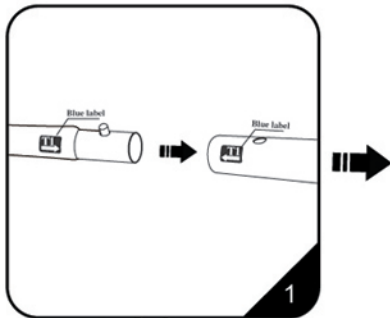

# INSTALLATION STEPS

## 3D-L2-d-004

Modern appearance, high quality, practical, flexible for multiple uses Carry Cases and Spotlights are available as accessories Fast and easy to alter graphics

### STEP 1

TOP circularity

### STEP 2

BOTTOM circularity

NEXT PAGE

**STEP 3**

Frame Size: 5'(1524mm).D x 10'(3048mm)H

Graphic Size: 4785mm.L X 3048mm.H

**CAUTION:**  
PLEASE READ THE INSTRUCTIONS BEFORE INSTALLING PRODUCT