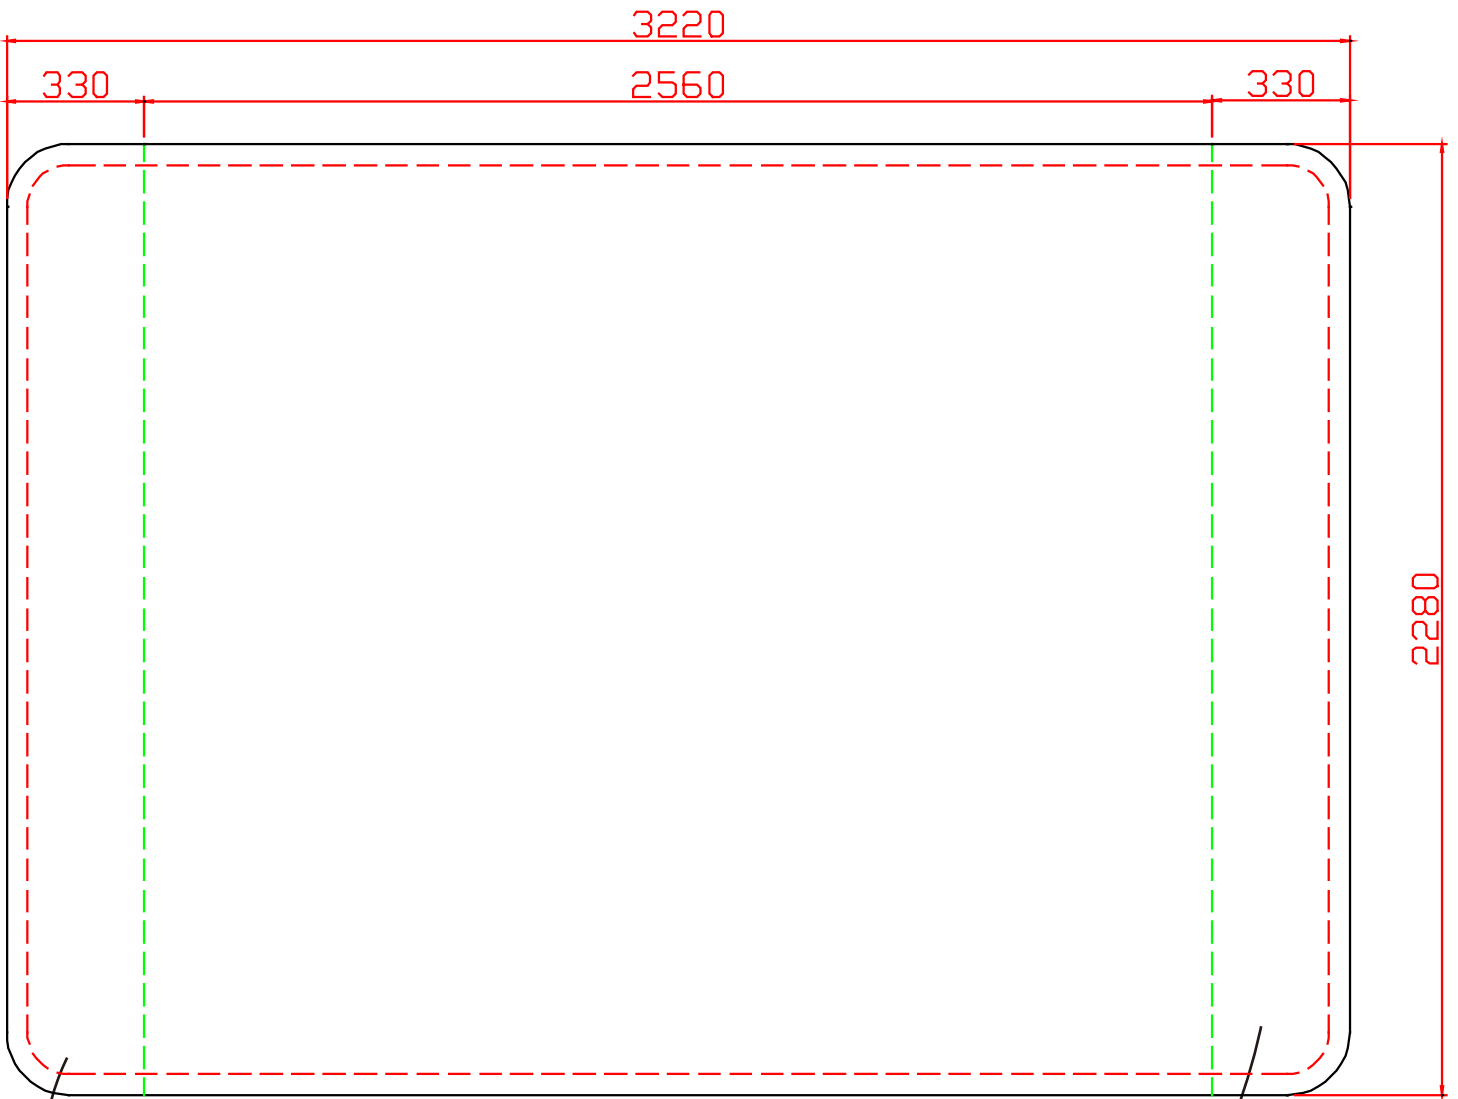

3D-112 FRAME SIZE: 2970*2280mm

GRAPHIC SIZE

— Layout area
- - - Safe viewable area