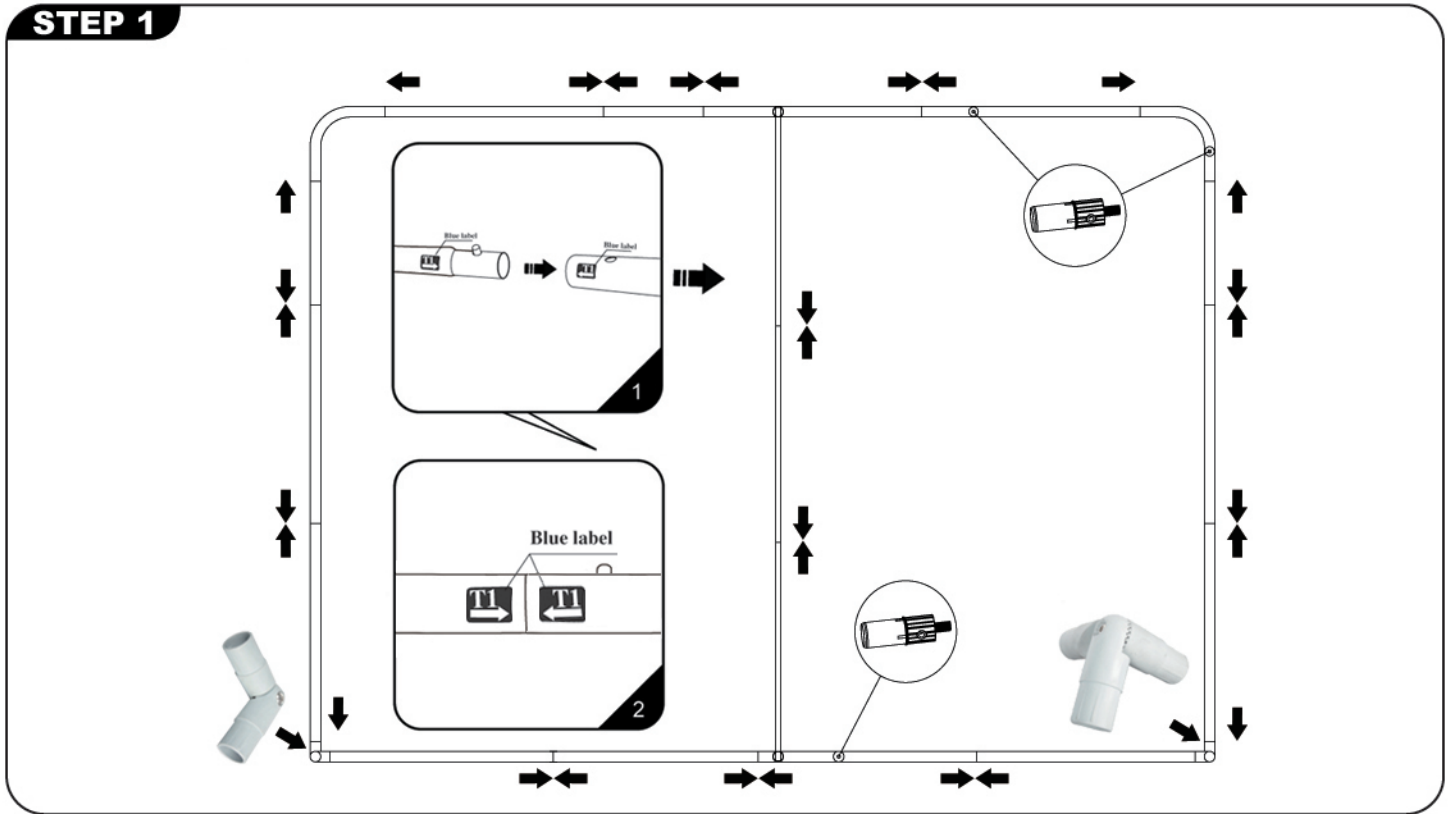

INSTALLATION STEPS

3D-CW300-002

Modern appearance, high quality, practical, flexible for multiple uses Carry Cases and Spotlights are available as accessories Fast and easy to alter graphics

STEP 1

STEP 2

NEXT PAGE