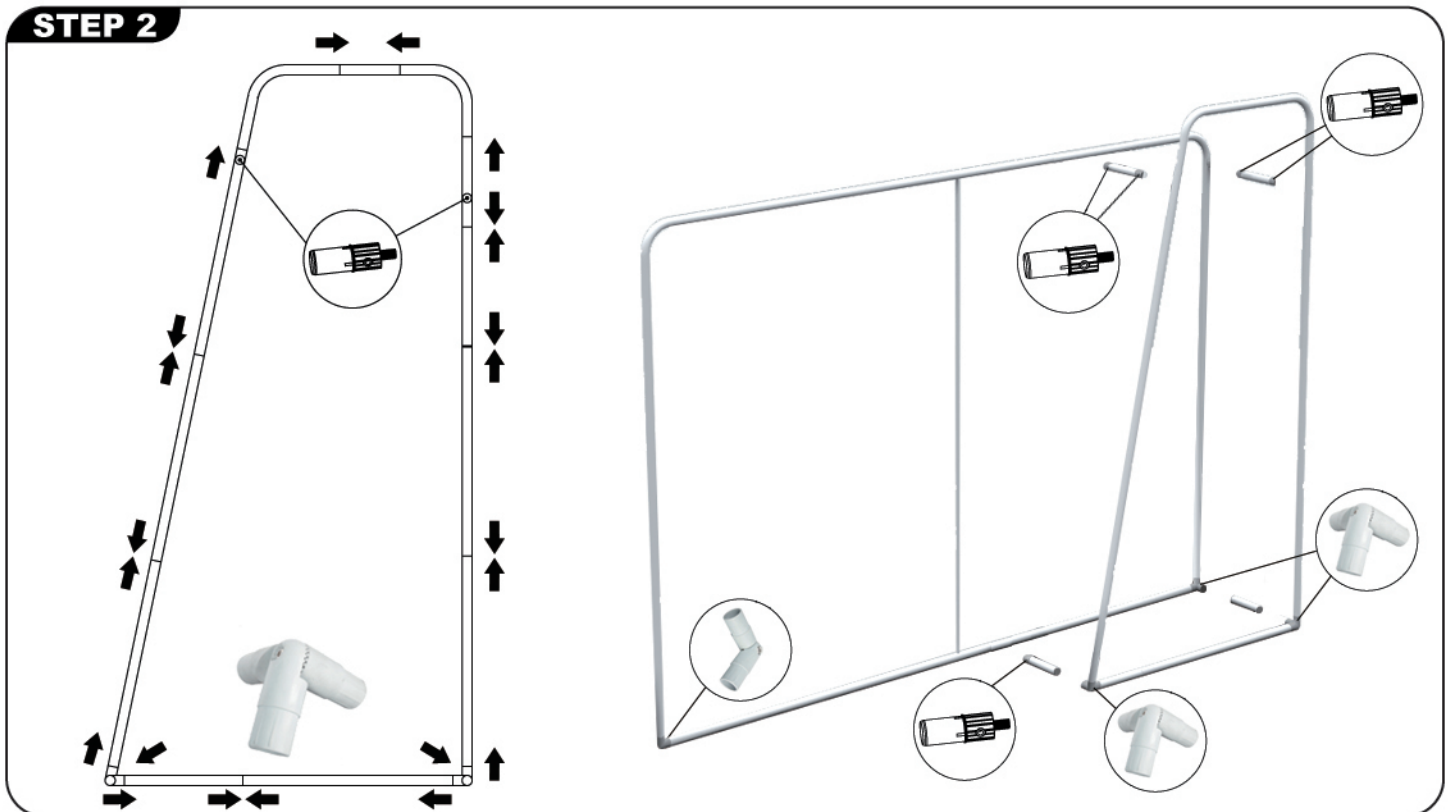

INSTALLATION STEPS

3D-CW300-002

Modern appearance, high quality, practical, flexible for multiple uses Carry Cases and Spotlights are available as accessories Fast and easy to alter graphics

STEP 1

STEP 2

NEXT PAGE