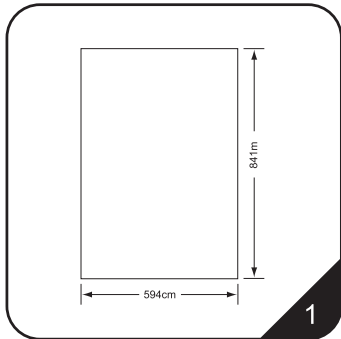

INSTALLATION STEPS 10.09

**THIS INSTRUCTION BASED ON C-15B,
CAN BE APPLIED INTO C-15A , C-15B AND C-15B-A.**

1.The poster size is 594mm wide × 841mm high.

2.The carton will contain a water-fill base and a poster frame.

3.Insert the legs of the poster frame into the holes of the water-fill base.

4.Resting the poster frame on the ground, use the fixings shown to attach the water-fill base to the poster frame.

5.Open the poster frame sides and remove the poster cover.

6.Place the poster behind the poster cover and refit.The sign is ready to be moved.

7.Please put water or sand in the base.

8.New base unit optional

C-15A

C-15B

C-15B

(The poster size is 700x1000mm and 841x1189mm)

C-15B-A

C-15A-A

| Model | Type | Graphic Size | Net Weight | Package | Gross Weight | Outer Carton Size | Measurement | Color |
|-------------------|--------|------------------|------------|---------|--------------|-------------------|---------------------|-------|
| C-15A | Double | 84.1x118.9cm(A0) | 13.9kg | 1pc | 18.9kg | 138x26x92cm | 0.330m ³ | SL |
| | | 59.4x84.1cm(A1) | 11.8kg | | 15.3kg | 67x22x103cm | 0.152m ³ | GREY |
| | | 70x100cm | 13.1kg | | 17.1kg | 118x25x77cm | 0.227m ³ | |
| C-15B/ C-15B-A | Double | 84.1x118.9cm(A0) | 14.0kg | 1pc | 19.0kg | 138x26x92cm | 0.330m ³ | SL |
| C-15A-A | | 59.4x84.1cm(A1) | 11.8kg | | 15.3kg | 67x22x103cm | 0.152m ³ | GREY |
| | | 70x100cm | 13.8kg | | 17.8kg | 118x25x77cm | 0.227m ³ | |