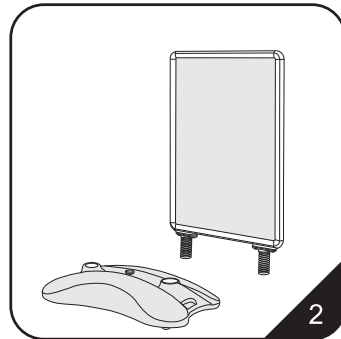

INSTALLATION STEPS 10.09

**THIS INSTRUCTION BASED ON C-15B,
CAN BE APPLIED INTO C-15A , C-15B AND C-15B-A.**

1.The poster size is 594mm wide × 841mm high.

2.The carton will contain a water-fill base and a poster frame.

3.Insert the legs of the poster frame into the holes of the water-fill base.

4.Resting the poster frame on the ground, use the fixings shown to attach the water-fill base to the poster frame.

5.Open the poster frame sides and remove the poster cover.

6.Place the poster behind the poster cover and refit.The sign is ready to be moved.

7.Please put water or sand in the base.

8.New base unit optional

C-15A

C-15B

C-15B

(The poster size is 700x1000mm and 841x1189mm)