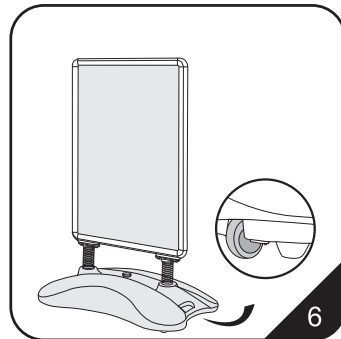

INSTALLATION STEPS 10.09

**THIS INSTRUCTION BASED ON C-15B,
CAN BE APPLIED INTO C-15A , C-15B AND C-15B-A.**

1.The poster size is 594mm wide × 841mm high.

2.The carton will contain a water-fill base and a poster frame.

3.Insert the legs of the poster frame into the holes of the water-fill base.

4.Resting the poster frame on the ground, use the fixings shown to attach the water-fill base to the poster frame.

5.Open the poster frame sides and remove the poster cover.