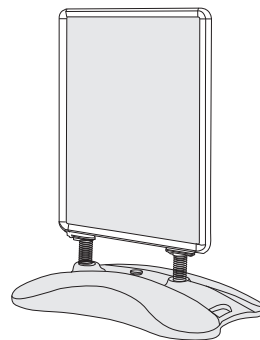

INSTALLATION STEPS 10.09

**THIS INSTRUCTION BASED ON C-15B,
CAN BE APPLIED INTO C-15A , C-15B AND C-15B-A.**

1.The poster size is 594mm wide × 841mm high.

2.The carton will contain a water-fill base and a poster frame.

3.Insert the legs of the poster frame into the holes of the water-fill base.

4.Resting the poster frame on the ground, use the fixings shown to attach the water-fill base to the poster frame.

5.Open the poster frame sides and remove the poster cover.

6.Place the poster behind the poster cover and refit.The sign is ready to be moved.

7.Please put water or sand in the base.

8.New base unit optional

C-15A

C-15B

C-15B

(The poster size is 700x1000mm and 841x1189mm)

C-15B-A

C-15A-A

| Model | Type | Graphic Size | Net Weight | Package | Gross Weight | Outer Carton Size | Measurement | Color |
|-------------------|--------|------------------|------------|---------|--------------|-------------------|---------------------|-------|
| C-15A | Double | 84.1x118.9cm(A0) | 13.9kg | 1pc | 18.9kg | 138x26x92cm | 0.330m ³ | SL |
| | | 59.4x84.1cm(A1) | 11.8kg | | 15.3kg | 67x22x103cm | 0.152m ³ | GREY |
| | | 70x100cm | 13.1kg | | 17.1kg | 118x25x77cm | 0.227m ³ | |
| C-15B/ C-15B-A | Double | 84.1x118.9cm(A0) | 14.0kg | 1pc | 19.0kg | 138x26x92cm | 0.330m ³ | SL |
| C-15A-A | | 59.4x84.1cm(A1) | 11.8kg | | 15.3kg | 67x22x103cm | 0.152m ³ | GREY |
| | | 70x100cm | 13.8kg | | 17.8kg | 118x25x77cm | 0.227m ³ | |