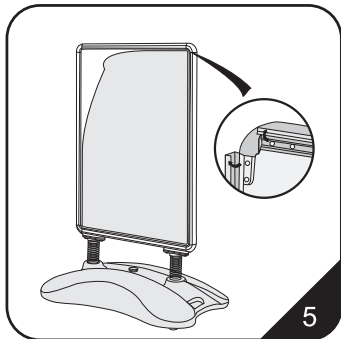

INSTALLATION STEPS 10.09

**THIS INSTRUCTION BASED ON C-15B,
CAN BE APPLIED INTO C-15A , C-15B AND C-15B-A.**

1.The poster size is 594mm wide × 841mm high.

2.The carton will contain a water-fill base and a poster frame.

3.Insert the legs of the poster frame into the holes of the water-fill base.

4.Resting the poster frame on the ground, use the fixings shown to attach the water-fill base to the poster frame.

5.Open the poster frame sides and remove the poster cover.