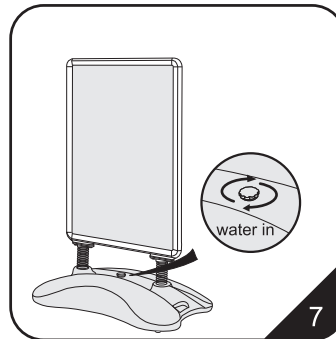

INSTALLATION STEPS 10.09

**THIS INSTRUCTION BASED ON C-15B,
CAN BE APPLIED INTO C-15A , C-15B AND C-15B-A.**

1.The poster size is 594mm wide × 841mm high.

2.The carton will contain a water-fill base and a poster frame.

3.Insert the legs of the poster frame into the holes of the water-fill base.

4.Resting the poster frame on the ground, use the fixings shown to attach the water-fill base to the poster frame.

5.Open the poster frame sides and remove the poster cover.

6.Place the poster behind the poster cover and refit.The sign is ready to be moved.

7.Please put water or sand in the base.

8.New base unit optional

C-15A

C-15B

C-15B

(The poster size is 700x1000mm and 841x1189mm)