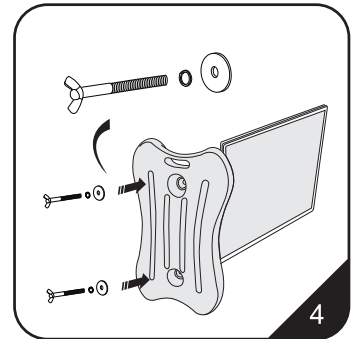

INSTALLATION STEPS 10.09

**THIS INSTRUCTION BASED ON C-15B,
CAN BE APPLIED INTO C-15A , C-15B AND C-15B-A.**

1.The poster size is 594mm wide × 841mm high.

2.The carton will contain a water-fill base and a poster frame.

3.Insert the legs of the poster frame into the holes of the water-fill base.

4.Resting the poster frame on the ground, use the fixings shown to attach the water-fill base to the poster frame.

5.Open the poster frame sides and remove the poster cover.

6.Place the poster behind the poster cover and refit.The sign is ready to be moved.

7.Please put water or sand in the base.

8.New base unit optional

C-15A

C-15B

C-15B

(The poster size is 700x1000mm and 841x1189mm)