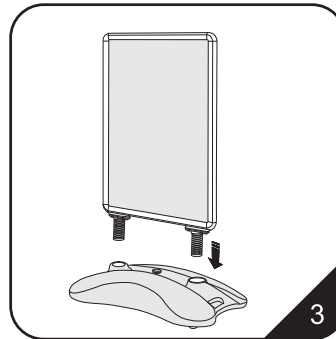

INSTALLATION STEPS 10.09

**THIS INSTRUCTION BASED ON C-15B,
CAN BE APPLIED INTO C-15A , C-15B AND C-15B-A.**

1.The poster size is 594mm wide × 841mm high.

2.The carton will contain a water-fill base and a poster frame.

3.Insert the legs of the poster frame into the holes of the water-fill base.

4.Resting the poster frame on the ground, use the fixings shown to attach the water-fill base to the poster frame.

5.Open the poster frame sides and remove the poster cover.

6.Place the poster behind the poster cover and refit.The sign is ready to be moved.

7.Please put water or sand in the base.

8.New base unit optional

C-15A

C-15B

C-15B

(The poster size is 700x1000mm and 841x1189mm)

C-15B-A

C-15A-A

| Model | Type | Graphic Size | Net Weight | Package | Gross Weight | Outer Carton Size | Measurement | Color |
|-------------------|--------|------------------|------------|---------|--------------|-------------------|---------------------|-------|
| C-15A | Double | 84.1x118.9cm(A0) | 13.9kg | 1pc | 18.9kg | 138x26x92cm | 0.330m ³ | SL |
| | | 59.4x84.1cm(A1) | 11.8kg | | 15.3kg | 67x22x103cm | 0.152m ³ | GREY |
| | | 70x100cm | 13.1kg | | 17.1kg | 118x25x77cm | 0.227m ³ | |
| C-15B/ C-15B-A | Double | 84.1x118.9cm(A0) | 14.0kg | 1pc | 19.0kg | 138x26x92cm | 0.330m ³ | SL |
| C-15A-A | | 59.4x84.1cm(A1) | 11.8kg | | 15.3kg | 67x22x103cm | 0.152m ³ | GREY |
| | | 70x100cm | 13.8kg | | 17.8kg | 118x25x77cm | 0.227m ³ | |