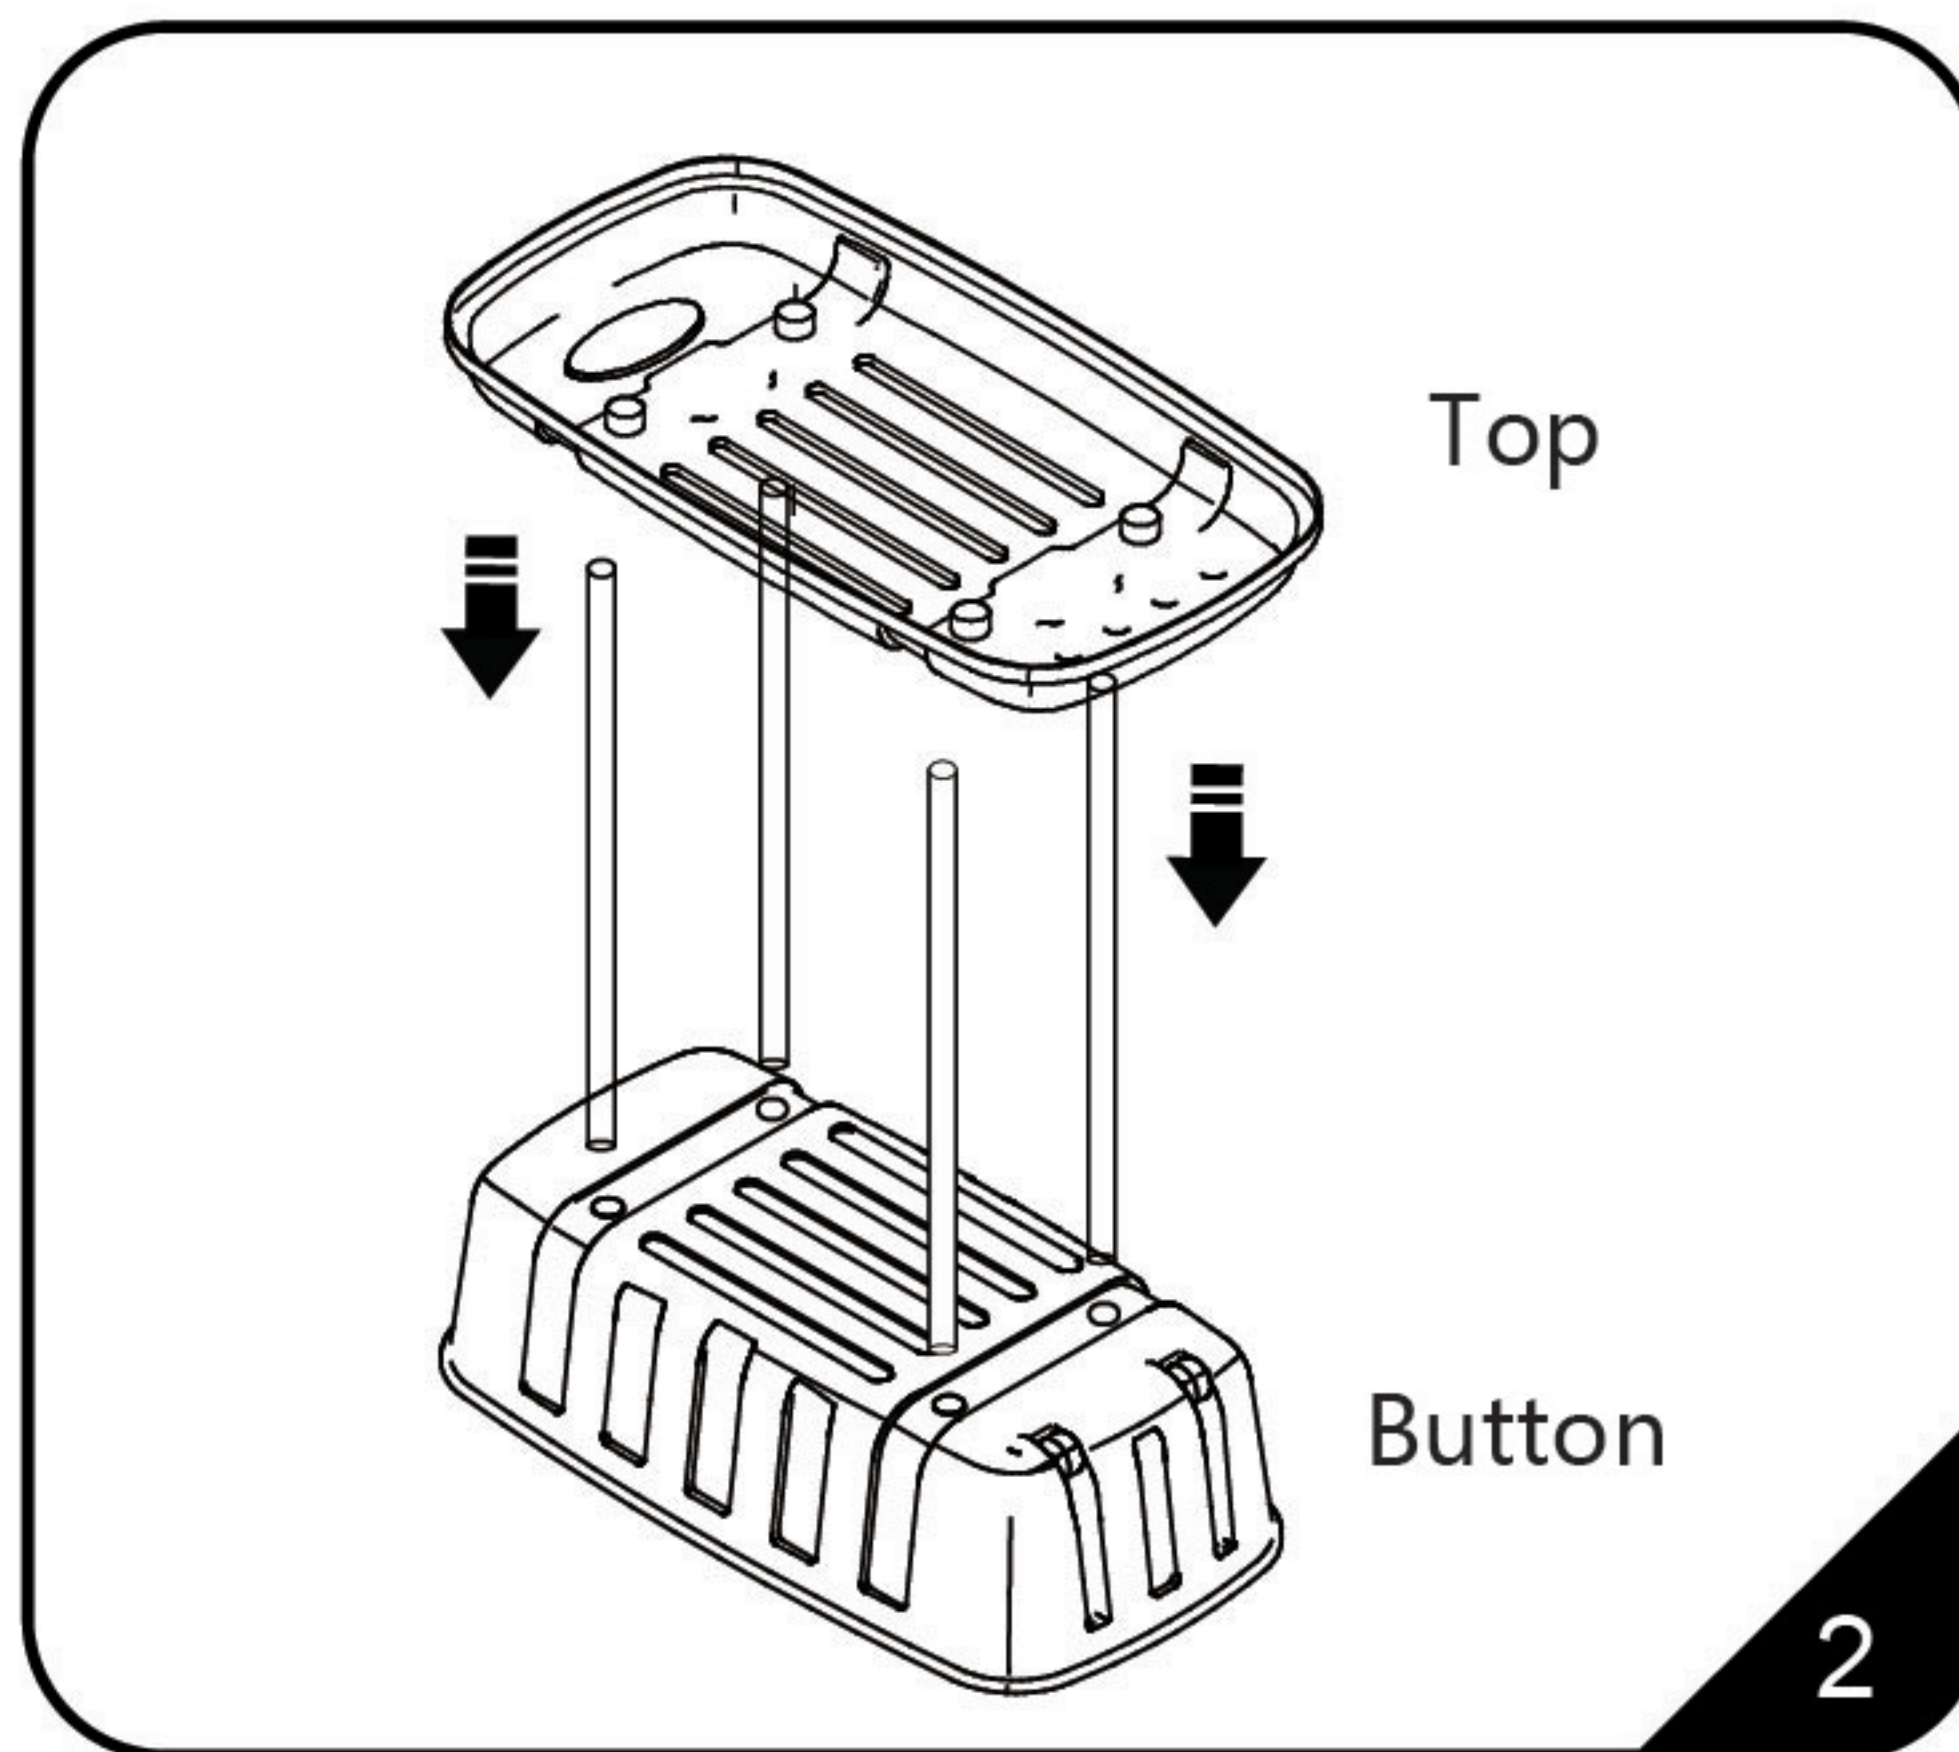

INSTALLATION STEPS

YC-11-X15

Modern appearance, high quality, practical, flexible for multiple uses Carry Cases and Spotlights are available as accessories Fast and easy to alter graphics

Graphic Size : 2783X1080mm