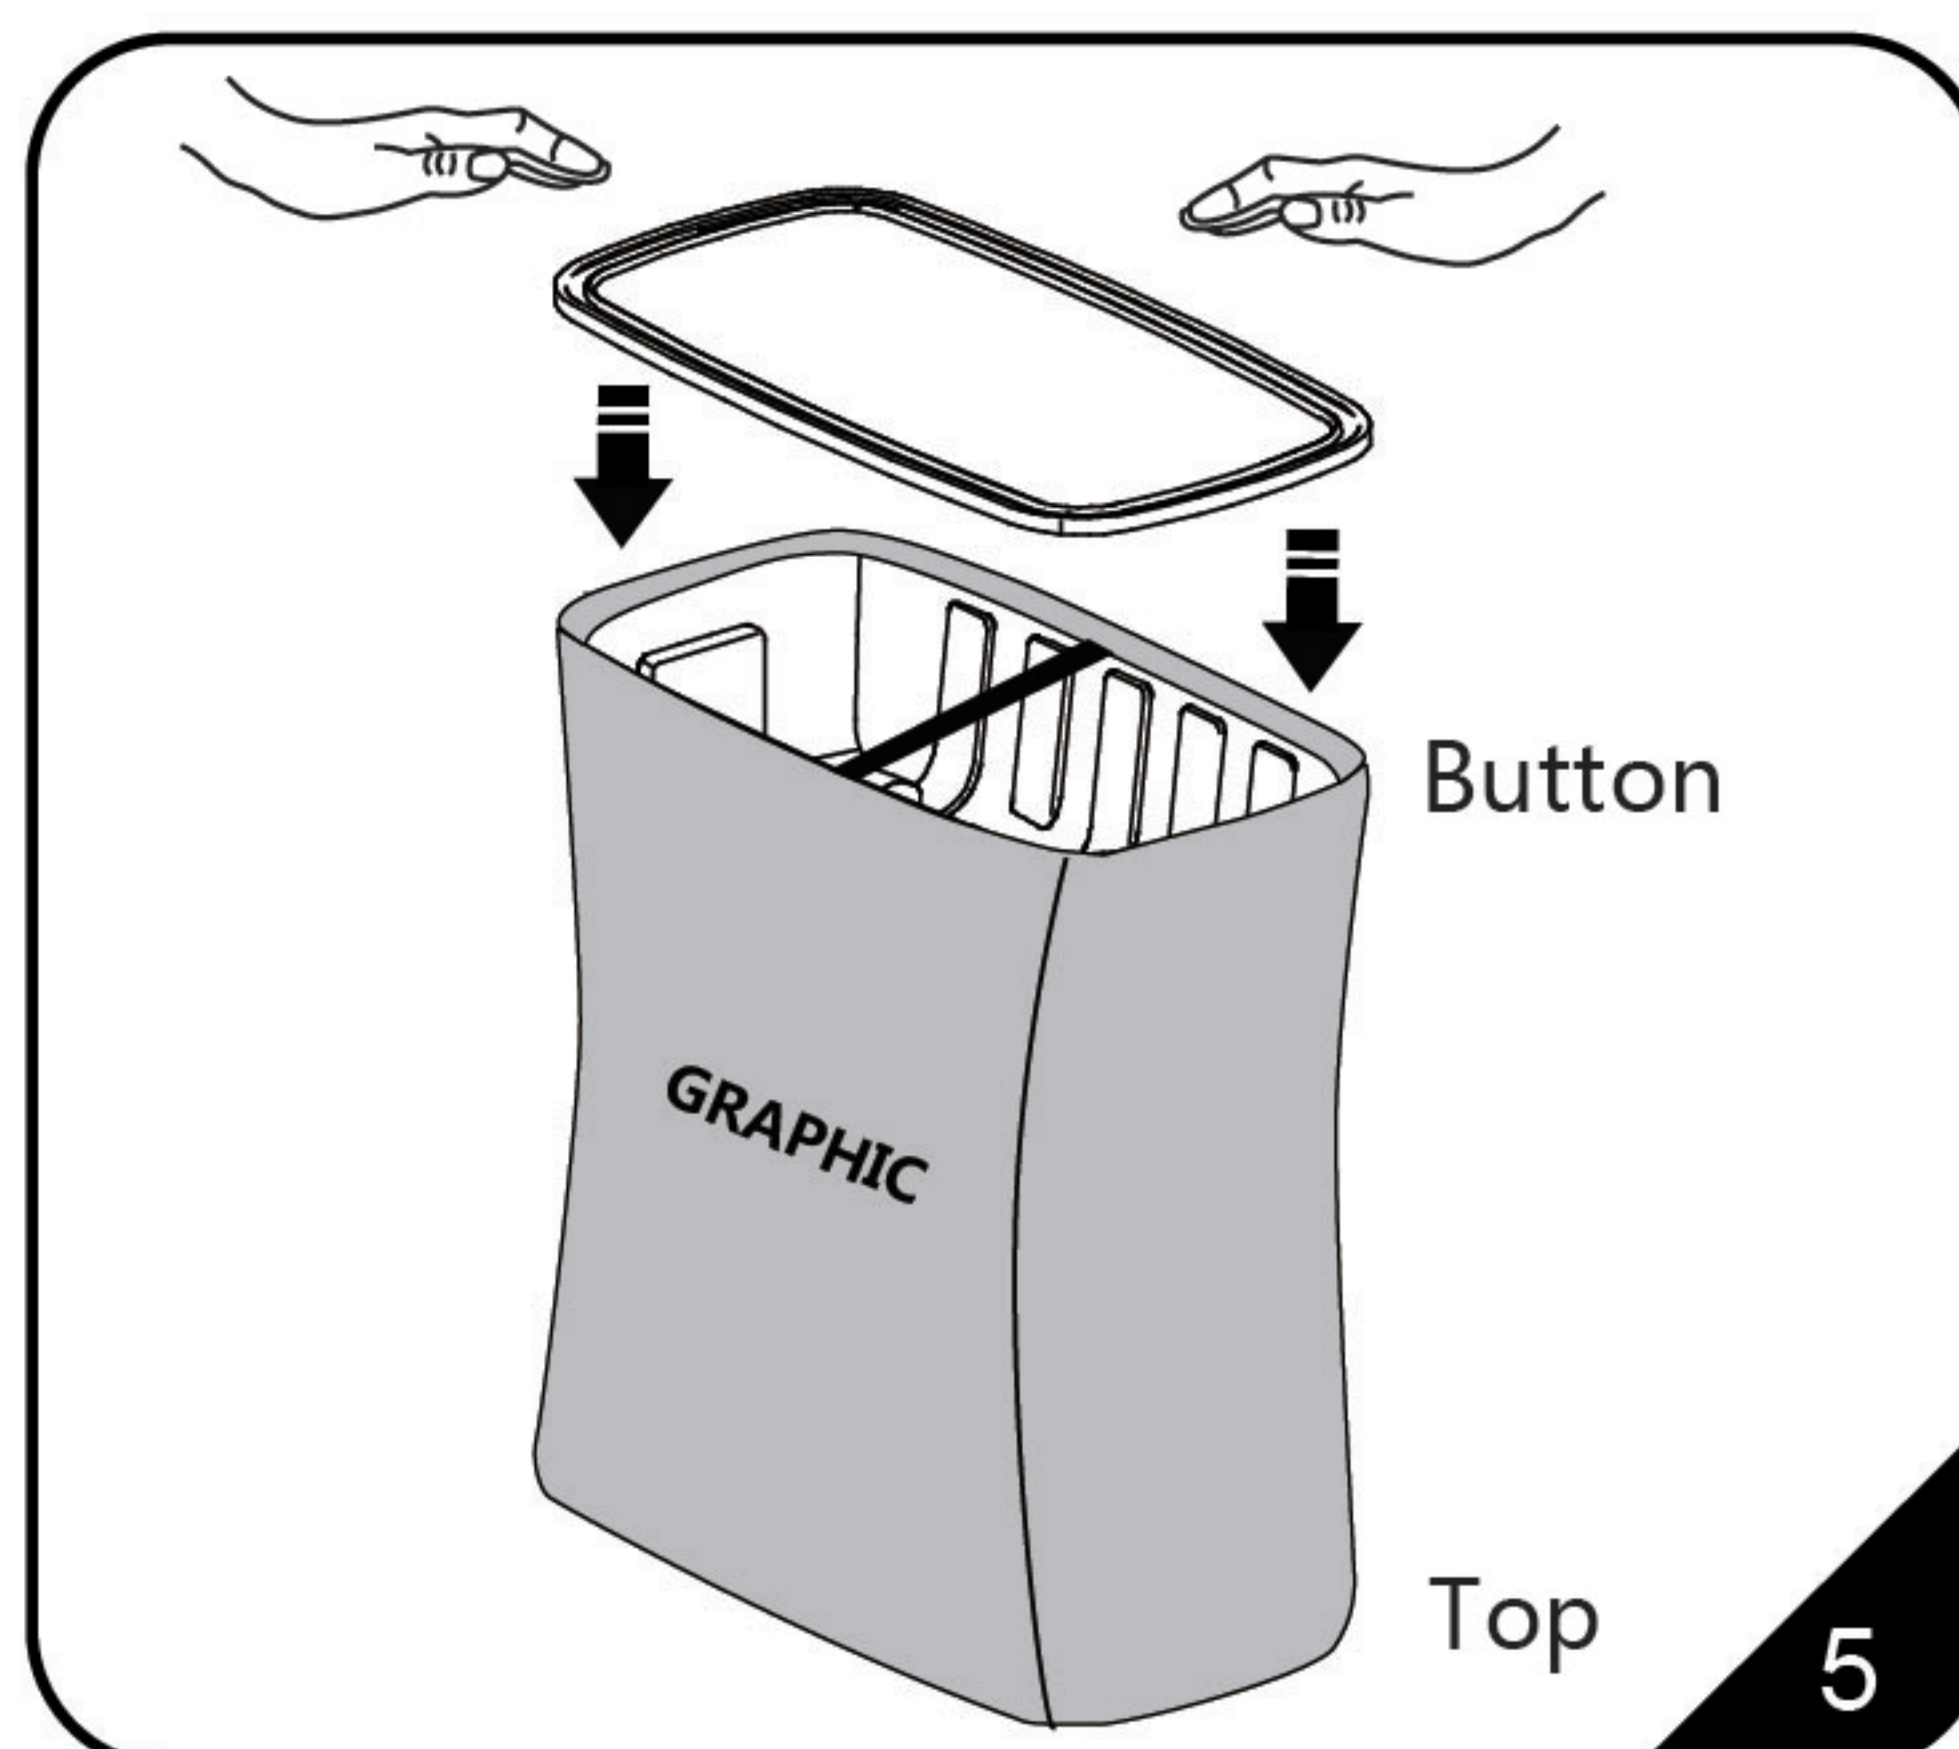

INSTALLATION STEPS

YC-11-X15

Modern appearance, high quality, practical, flexible for multiple uses Carry Cases and Spotlights are available as accessories Fast and easy to alter graphics

Graphic Size : 2783X1080mm