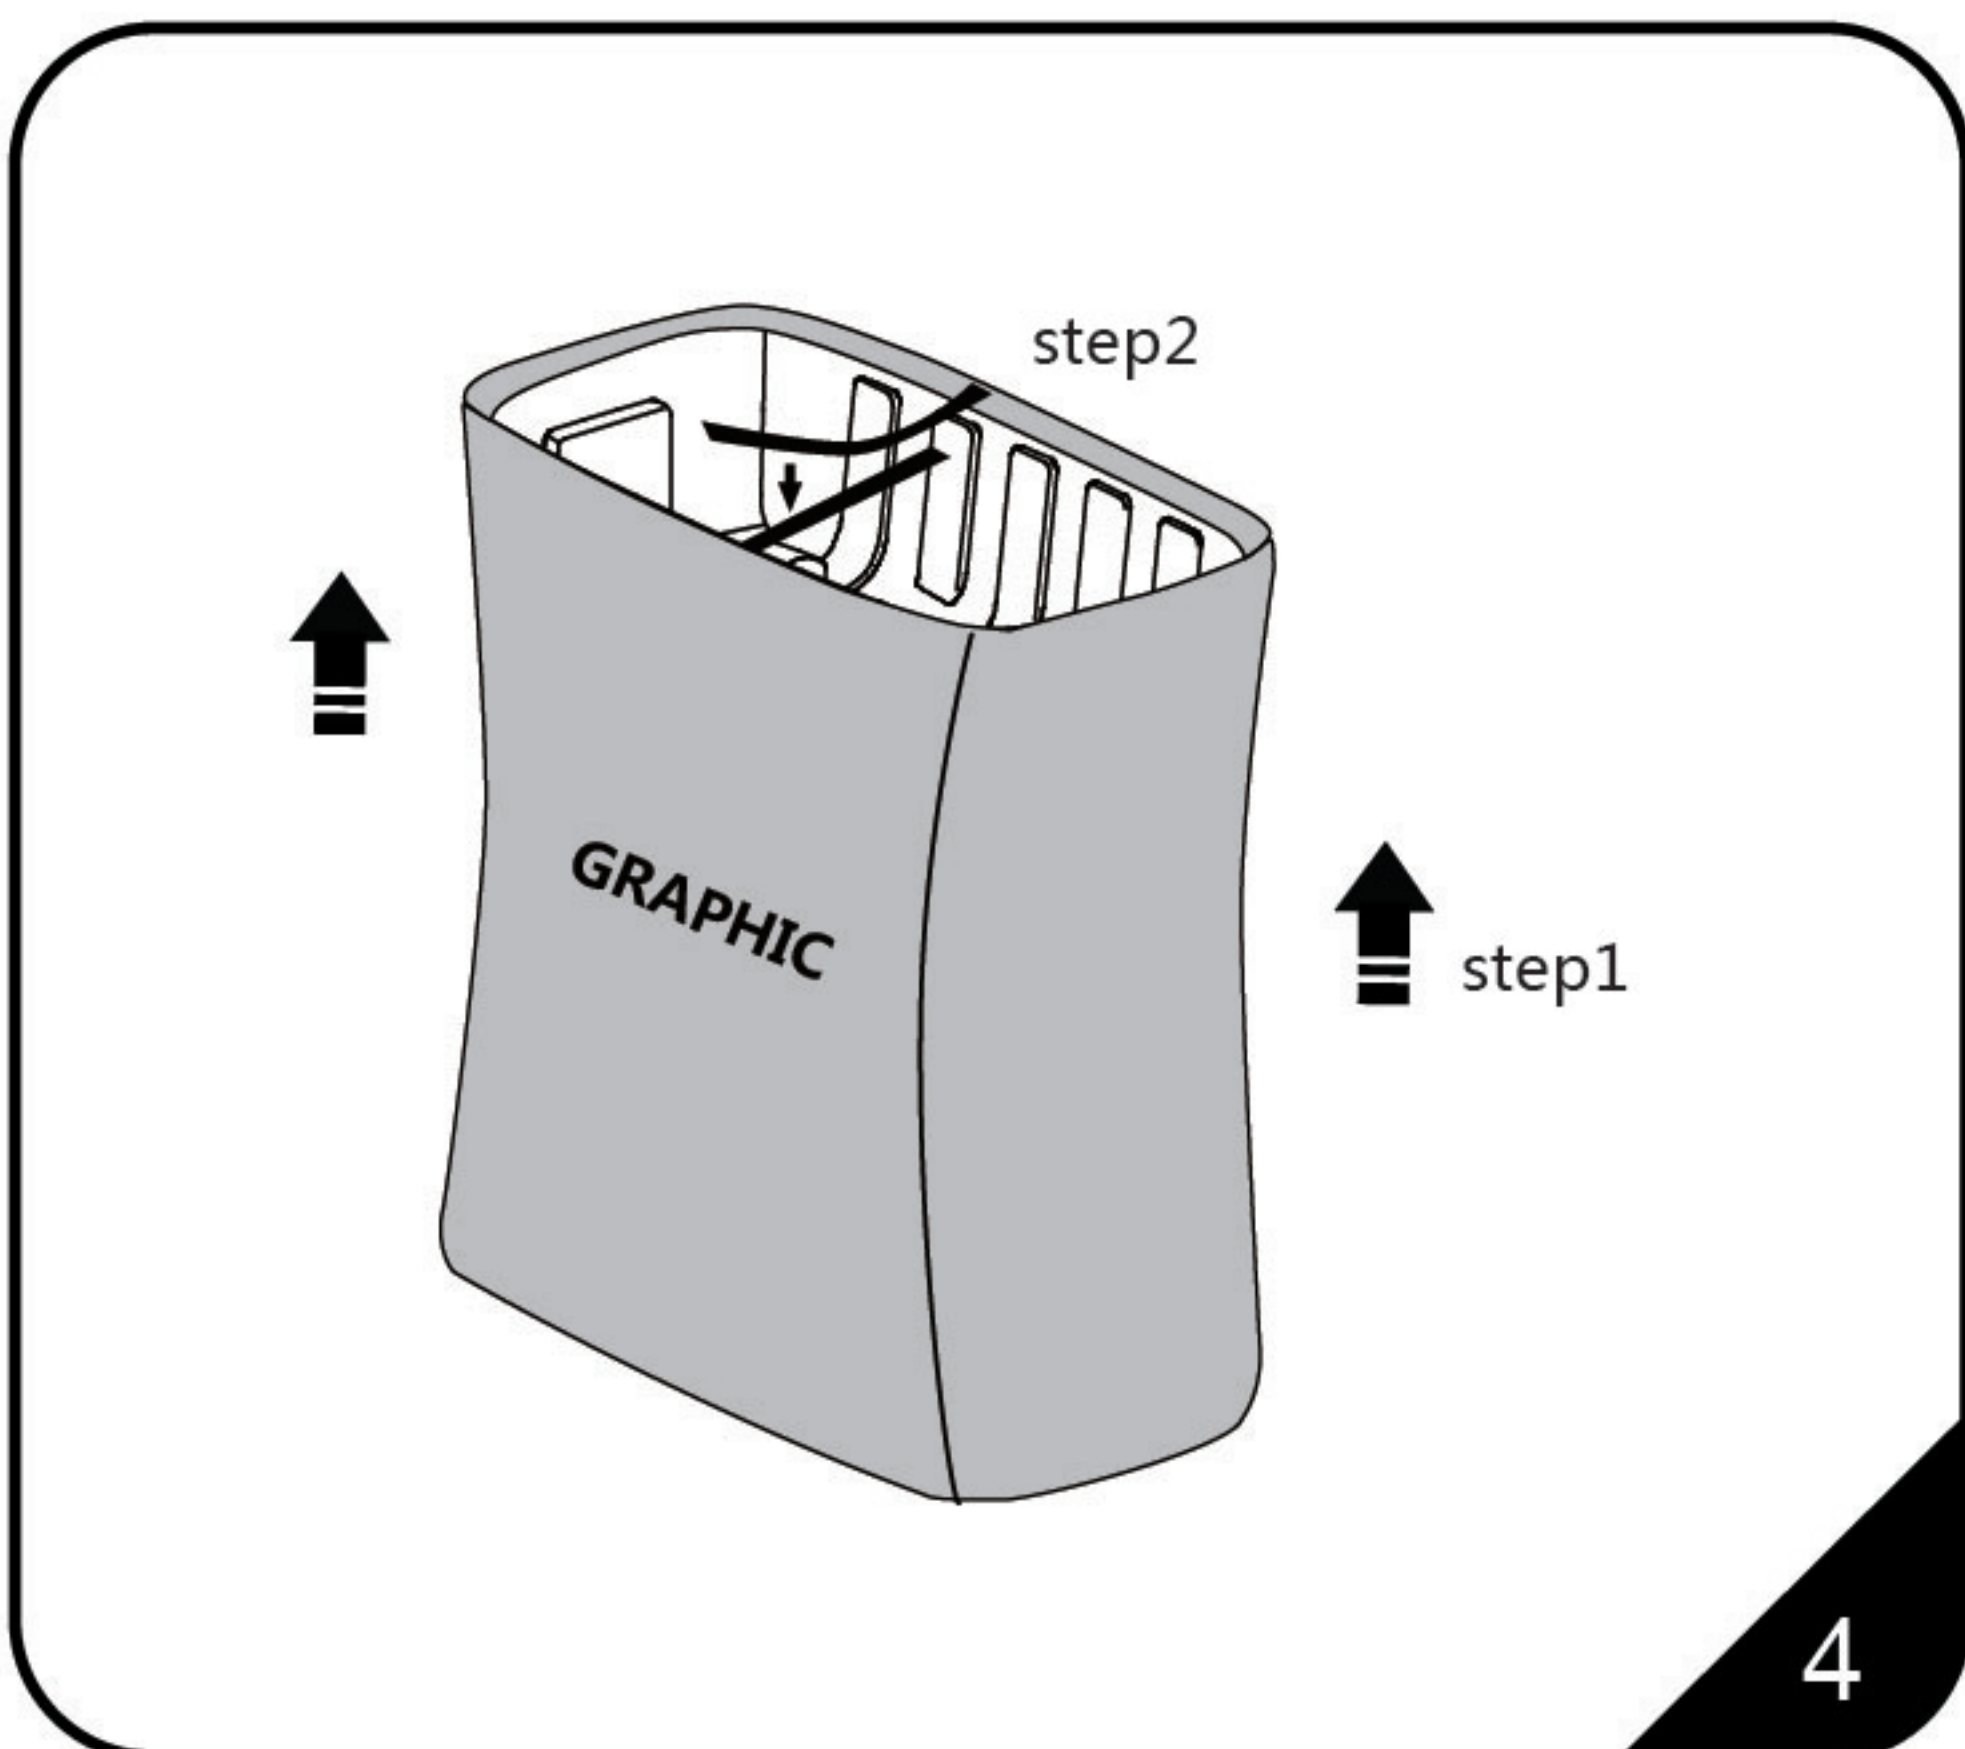

INSTALLATION STEPS

YC-11-X15

Modern appearance, high quality, practical, flexible for multiple uses Carry Cases and Spotlights are available as accessories Fast and easy to alter graphics

Graphic Size : 2783X1080mm