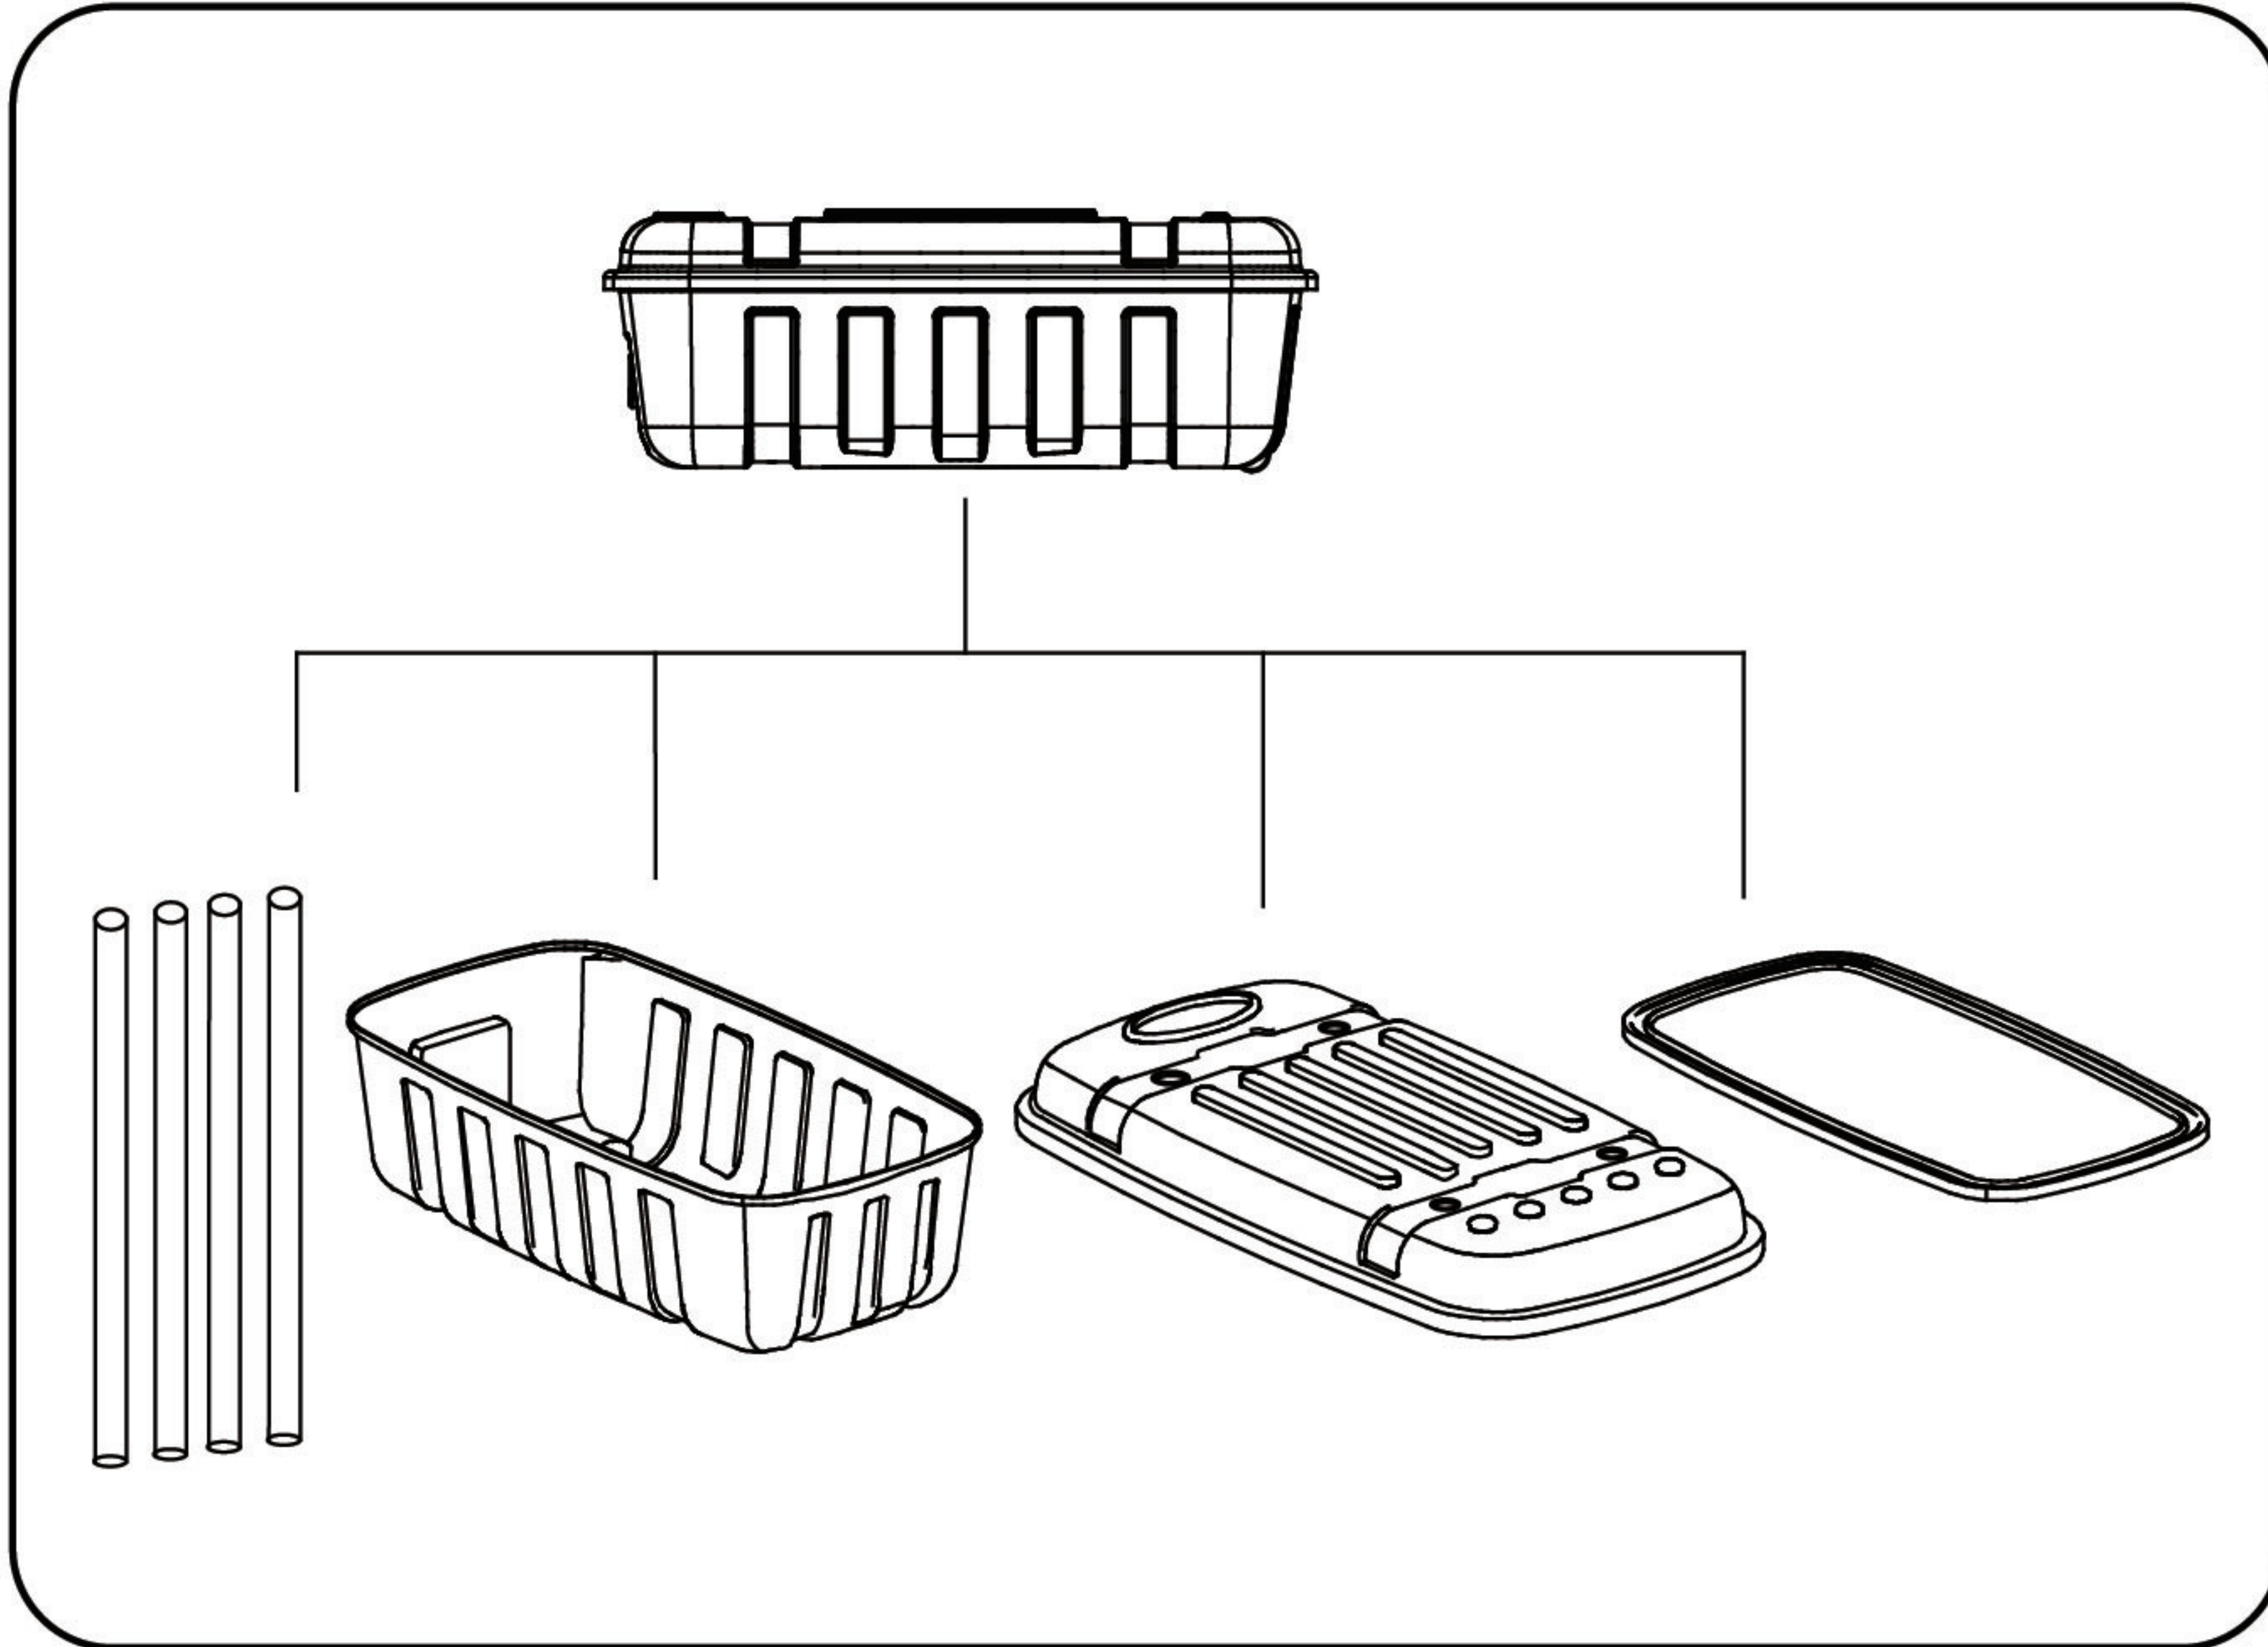

INSTALLATION STEPS

YC-11-X15

Modern appearance, high quality, practical, flexible for multiple uses Carry Cases and Spotlights are available as accessories Fast and easy to alter graphics

Graphic Size : 2783X1080mm