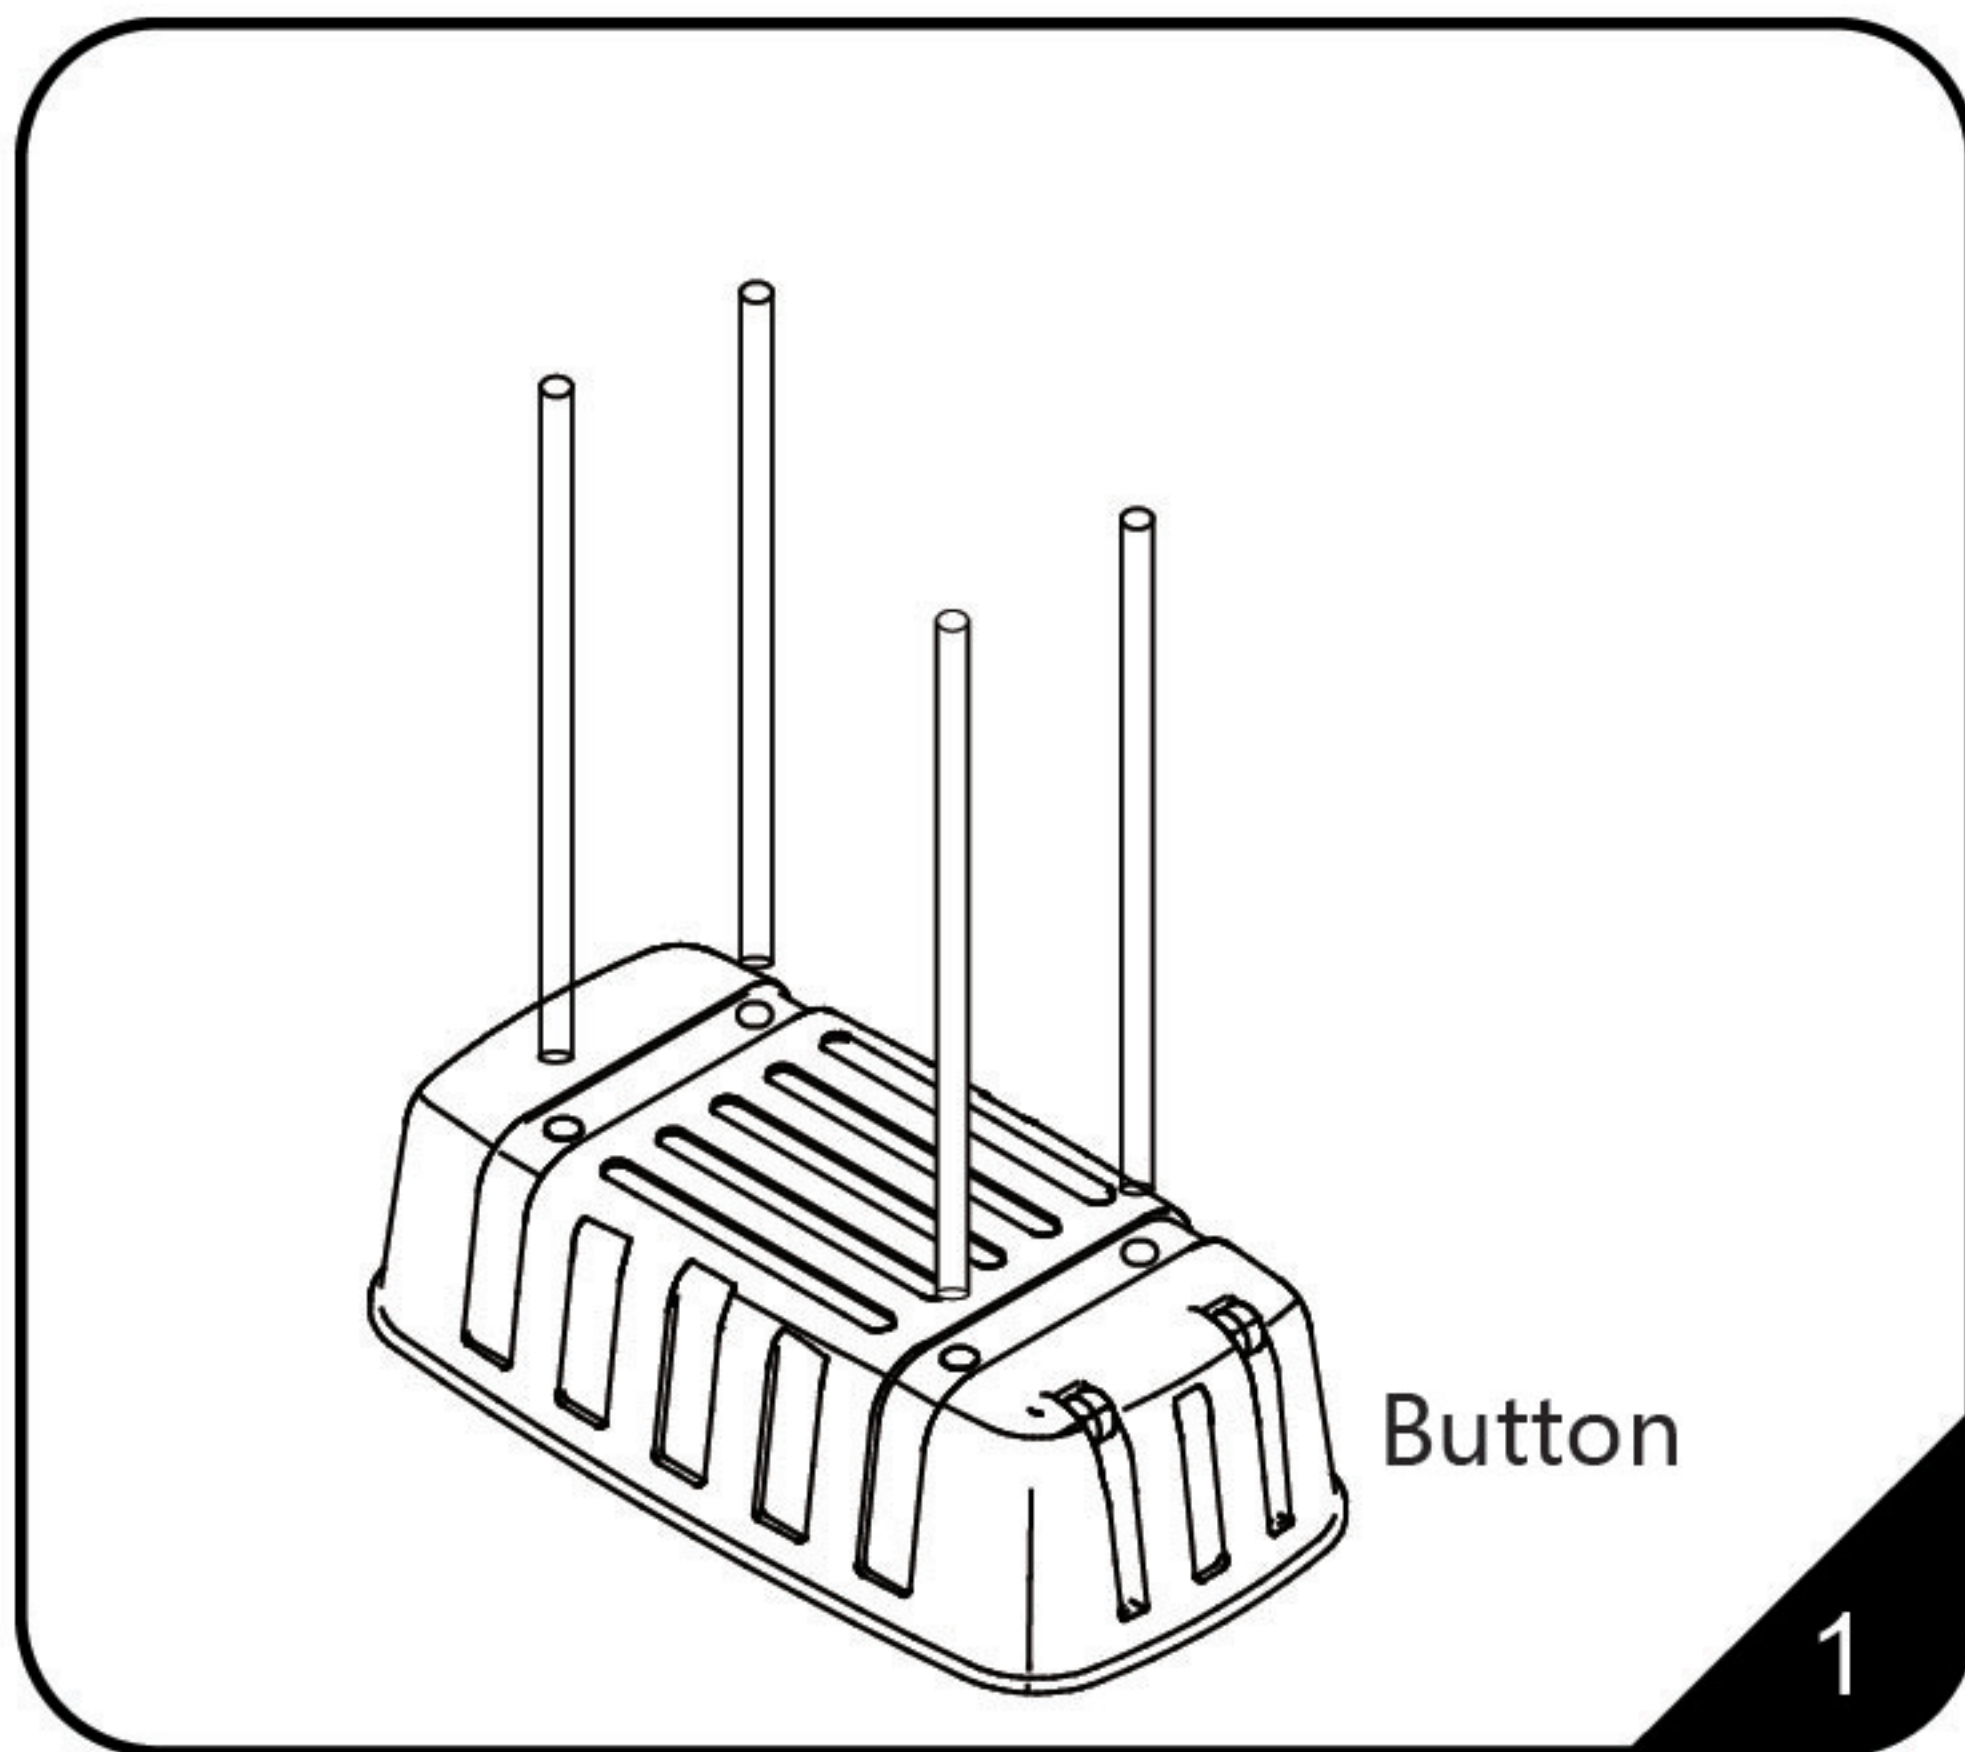

INSTALLATION STEPS

YC-11-X15

Modern appearance, high quality, practical, flexible for multiple uses Carry Cases and Spotlights are available as accessories Fast and easy to alter graphics

Graphic Size : 2783X1080mm