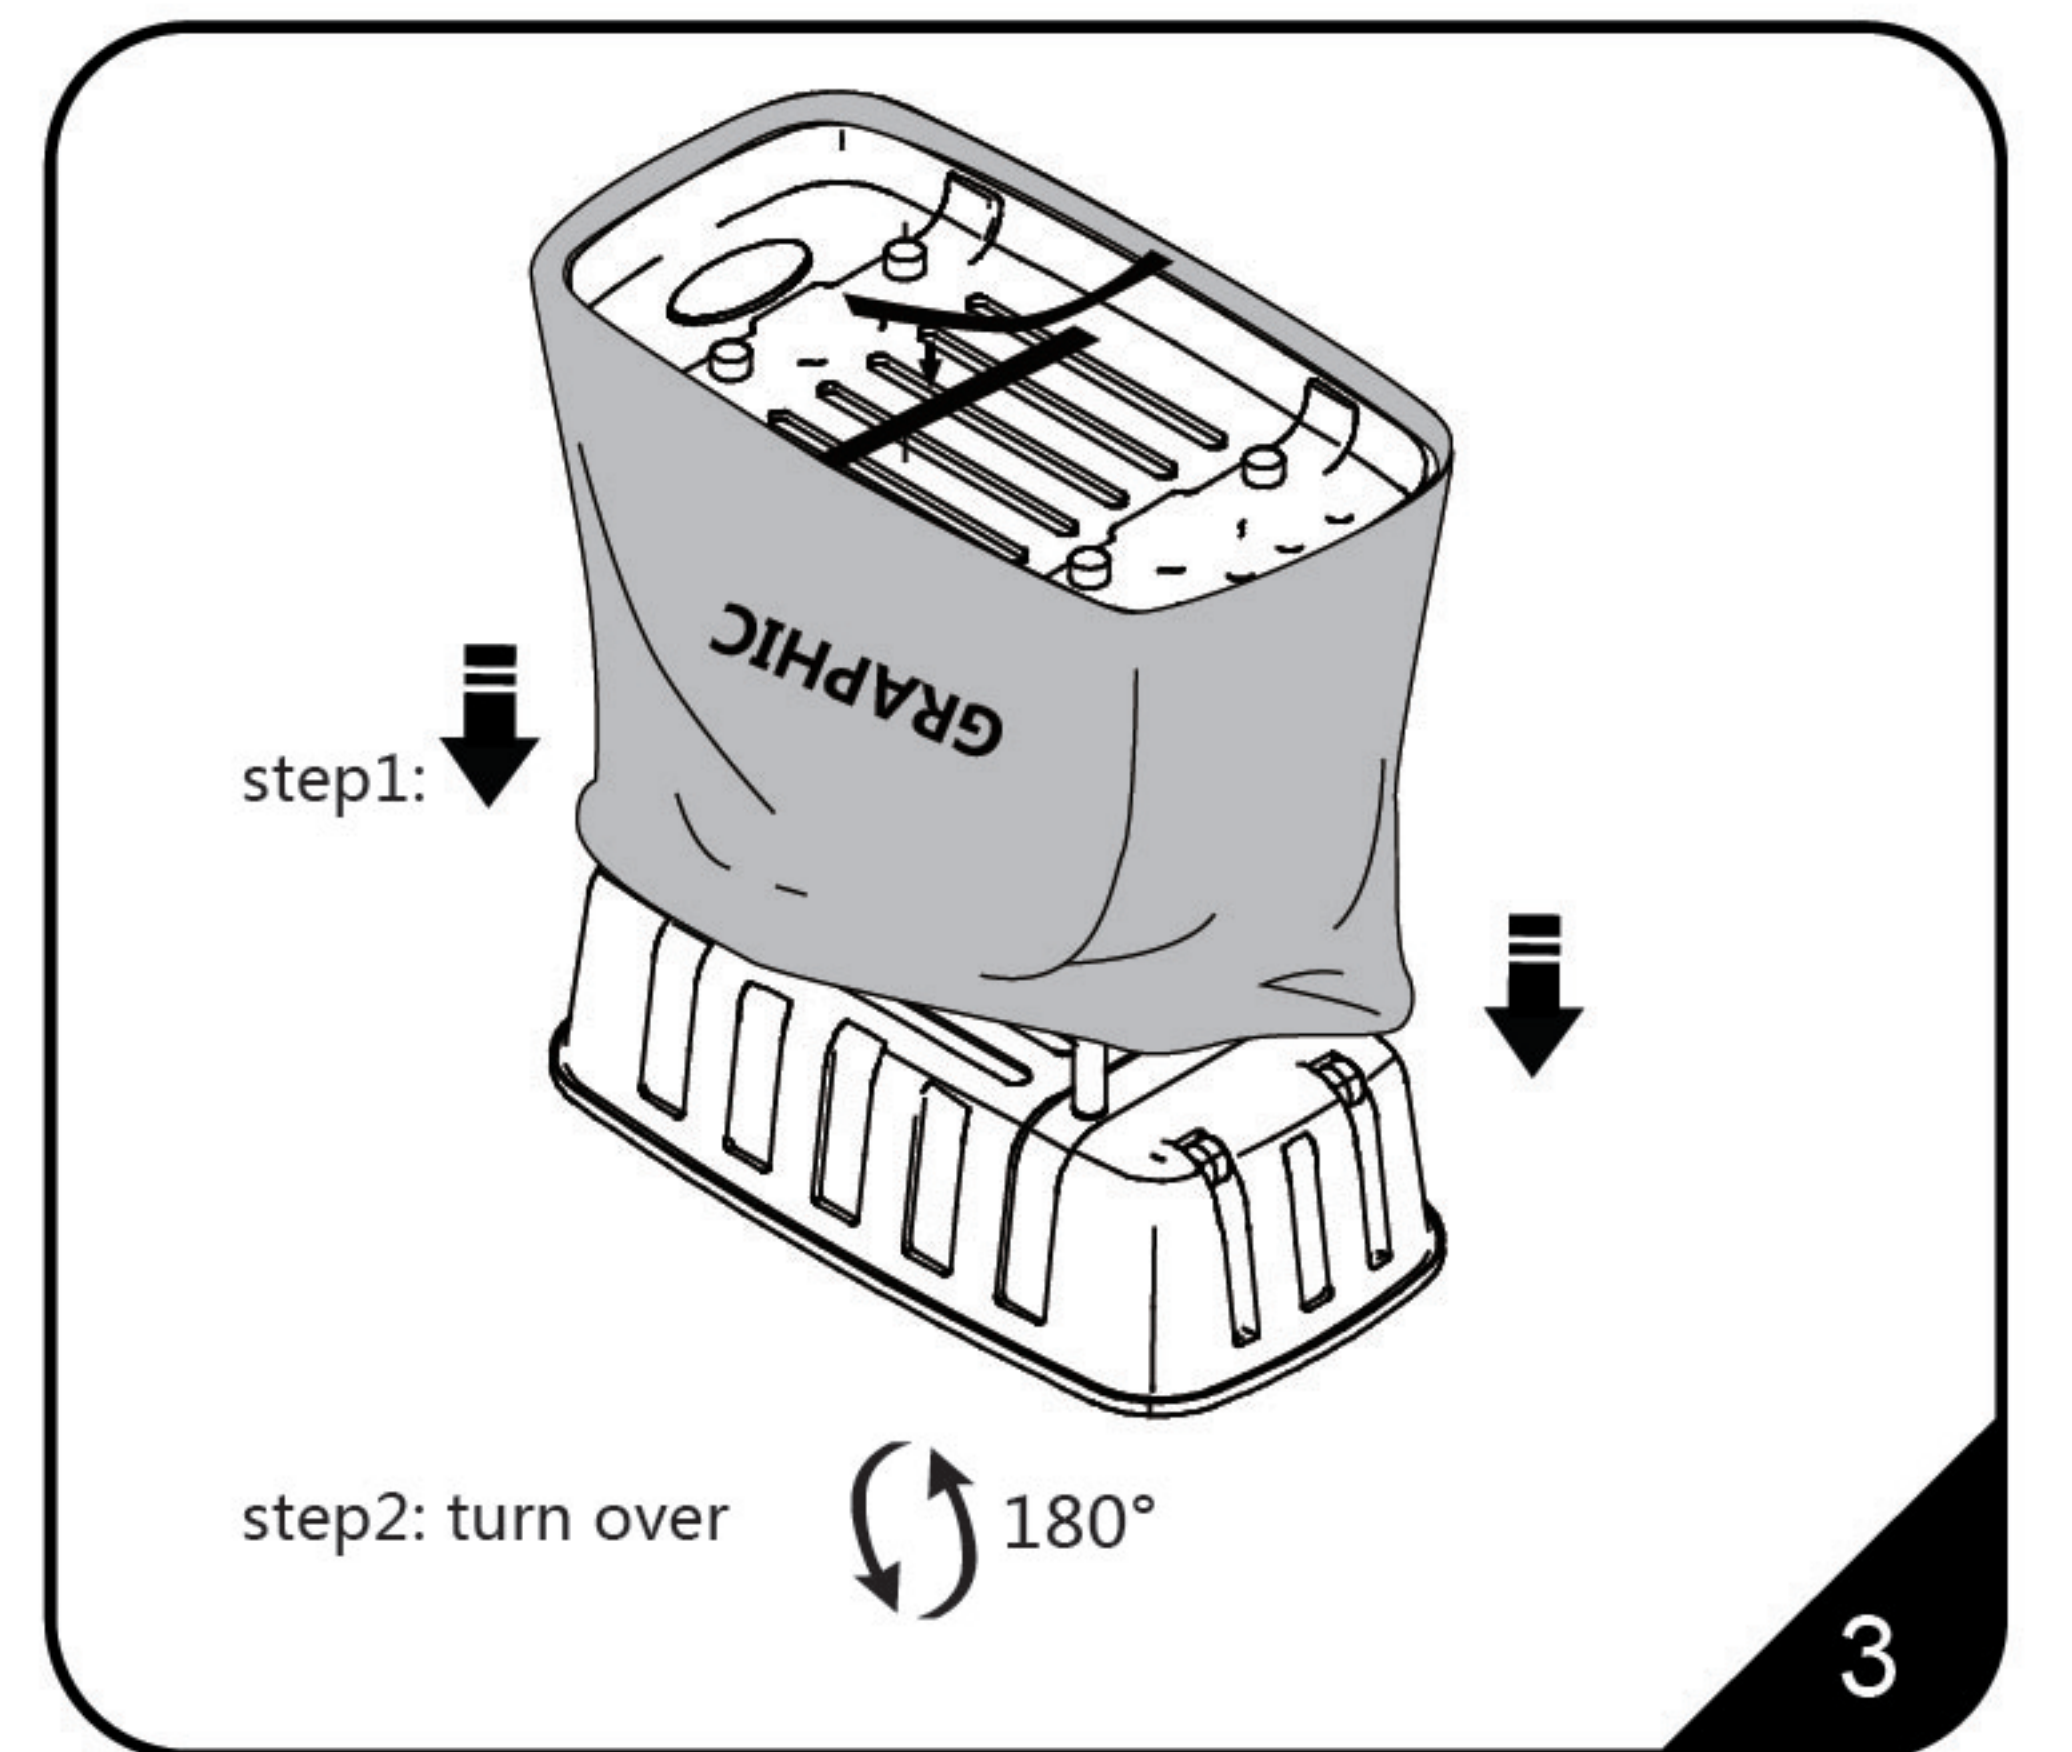

INSTALLATION STEPS

YC-11-X15

Modern appearance, high quality, practical, flexible for multiple uses Carry Cases and Spotlights are available as accessories Fast and easy to alter graphics

Graphic Size : 2783X1080mm