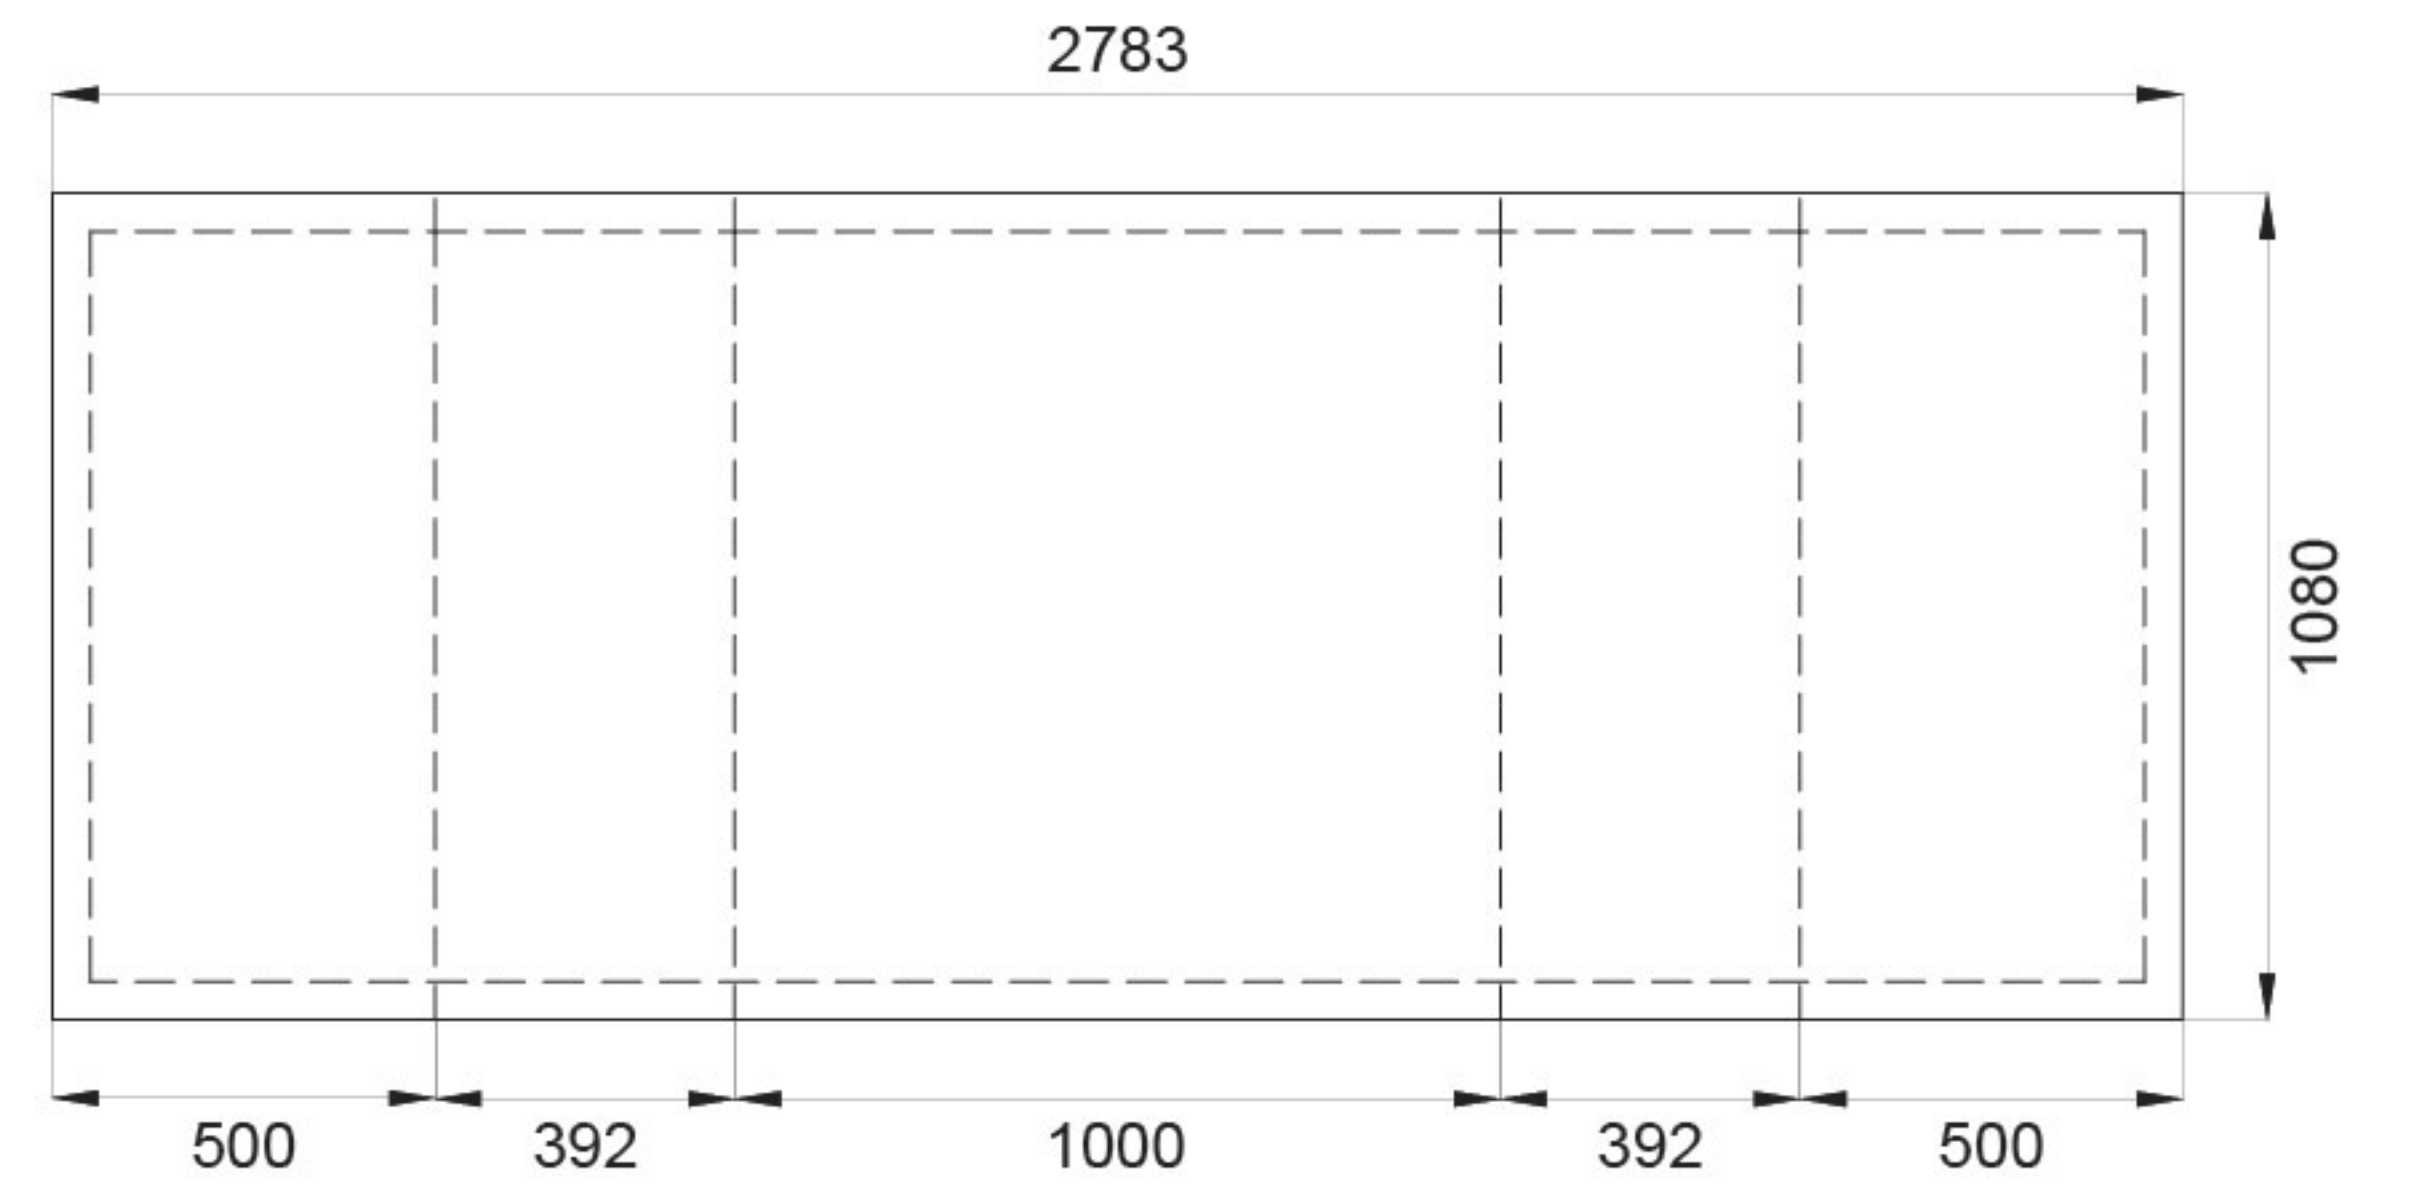

INSTALLATION STEPS

YC-11-X15

Modern appearance, high quality, practical, flexible for multiple uses Carry Cases and Spotlights are available as accessories Fast and easy to alter graphics

Graphic Size : 2783X1080mm