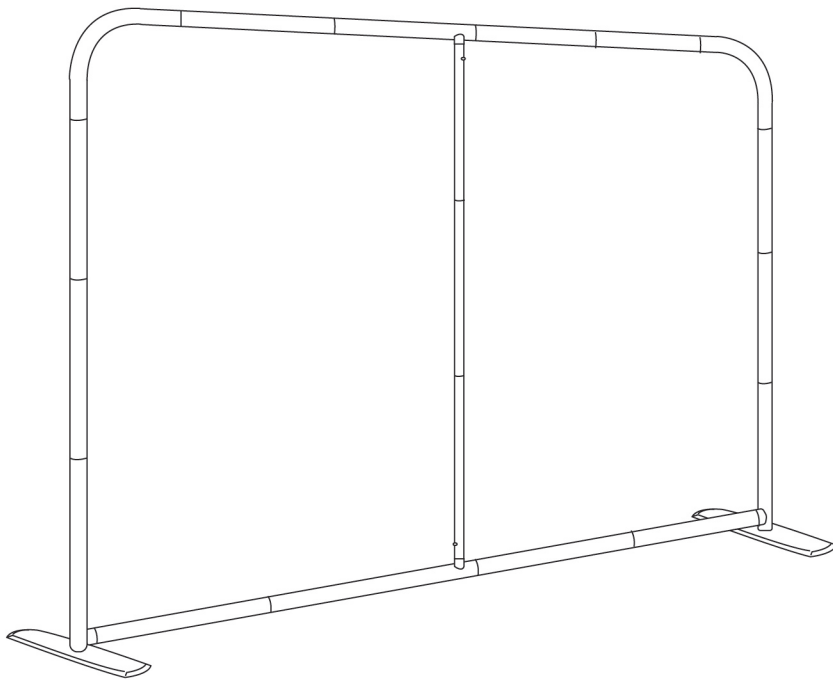

INSTALLATION STEPS

3D-102

Modern appearance, stable quality, practicability & multiformity
Package and spotlight are available as accessories

CONNECT

PRESS

If can't snap when dismantle the frame, Pls push the tube forwardly, then push again.