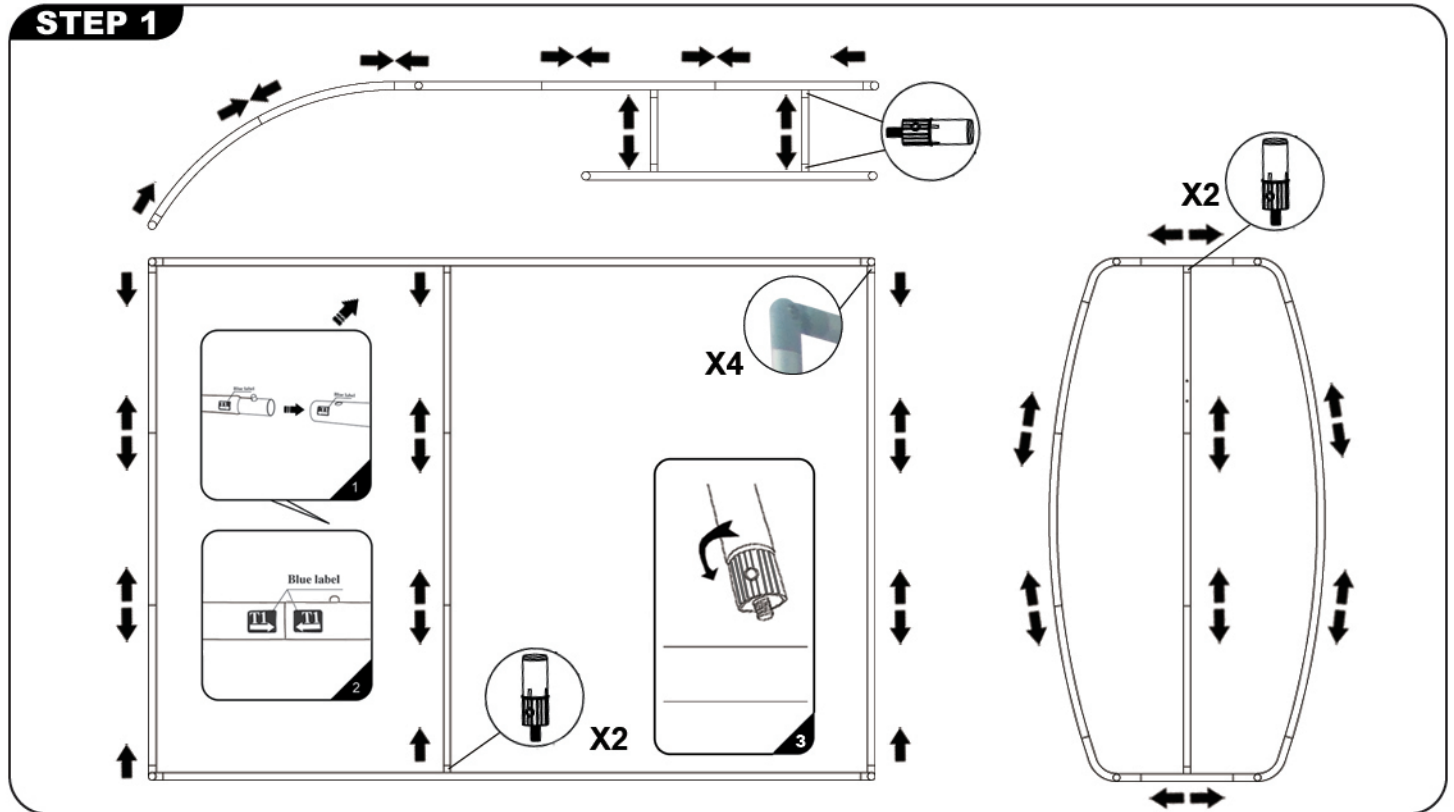

INSTALLATION STEPS

3D-dj300-002

Modern appearance, high quality, practical, flexible for multiple uses Carry Cases and Spotlights are available as accessories Fast and easy to alter graphics

STEP 1

STEP 2

NEXT PAGE 