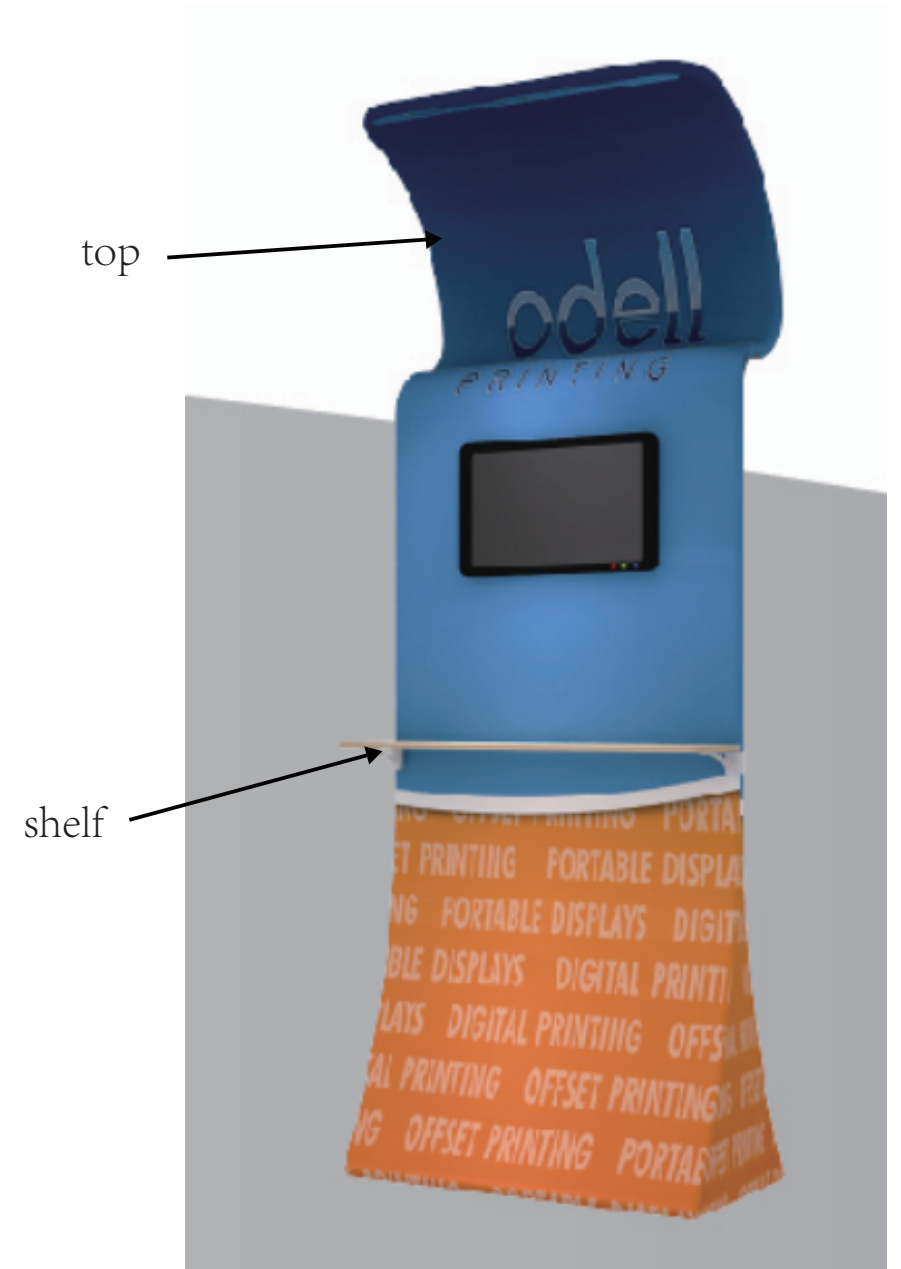

3D-80C FRAME SIZE:900*500*2600(H)mm

GRAPHIC SIZE

front

back

—— Layout area

- - - - Safe viewable area