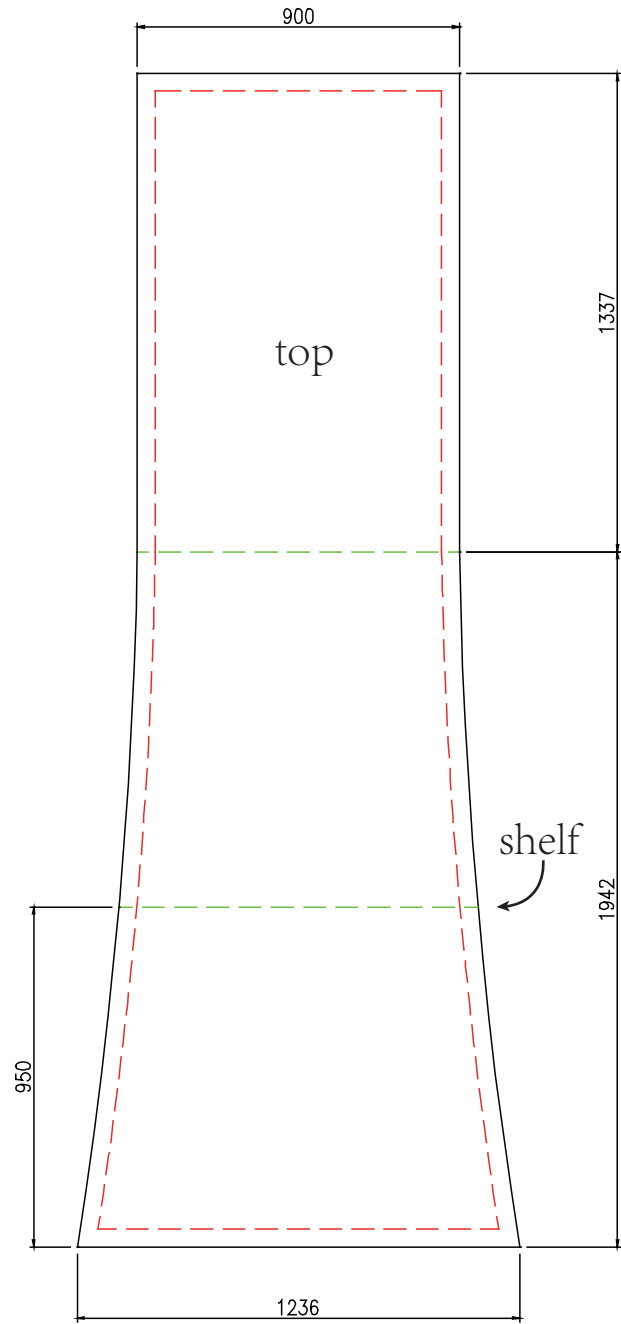

3D-80C FRAME SIZE:900*500*2600(H)mm

GRAPHIC SIZE

front

back

—— Layout area

- - - - Safe viewable area