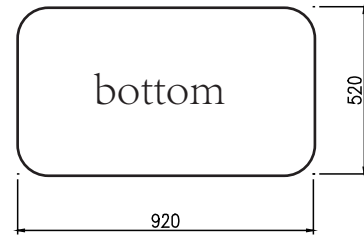

3D-80C FRAME SIZE:900*500*2600(H)mm

GRAPHIC SIZE

front

back

—— Layout area

- - - - Safe viewable area