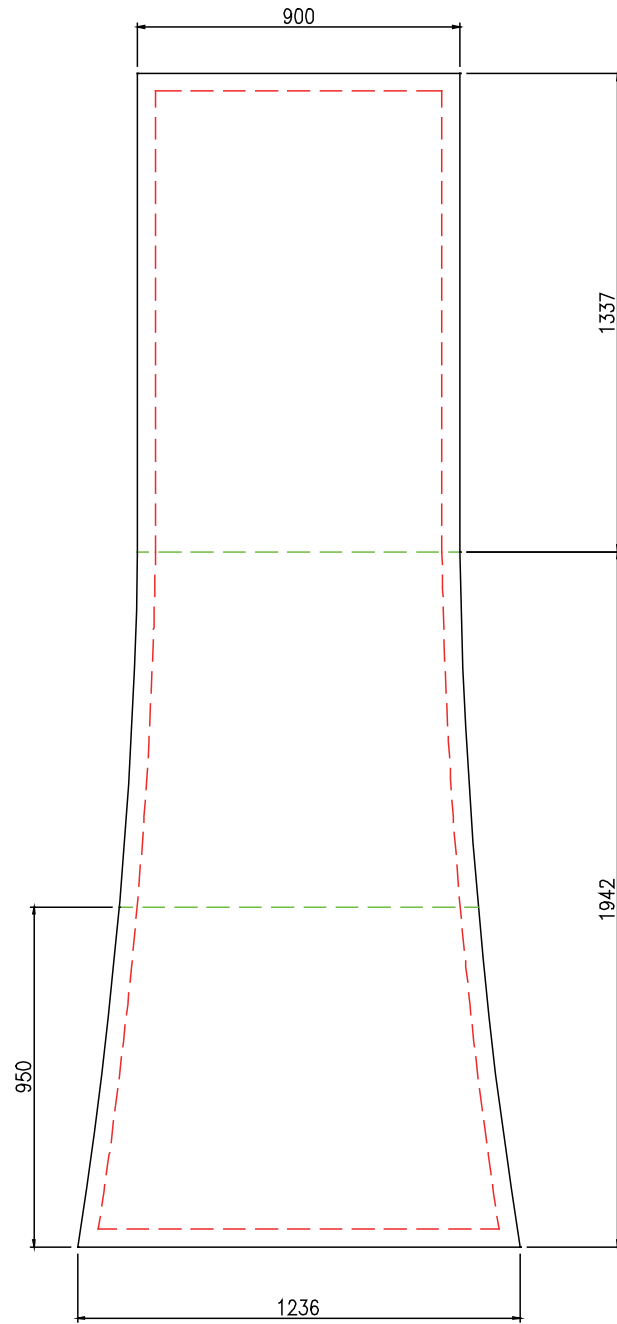

3D-80C FRAME SIZE:900*500*2600(H)mm

GRAPHIC SIZE

front

back

—— Layout area

- - - - Safe viewable area