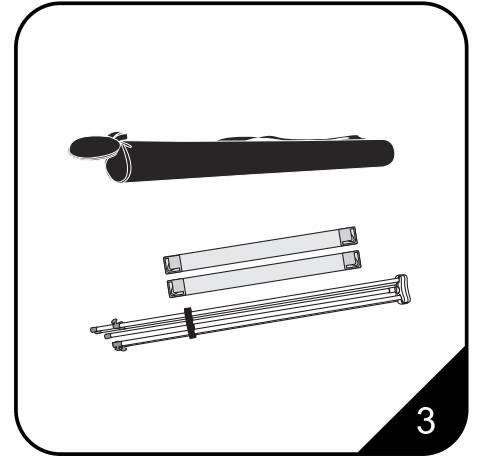

Installation Steps 10.09

YC-X-A3

Modern appearance, high quality, practical, flexible for multiple uses Carry Cases and Spotlights are available as accessories Fast and easy to alter graphics

CAUTION:
PLEASE READ THE INSTRUCTIONS BEFORE INSTALLING PRODUCT