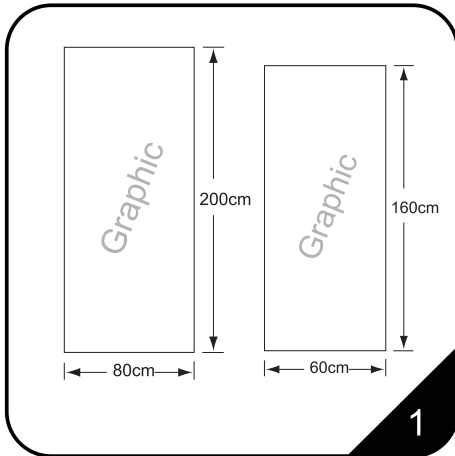

Installation Steps 10.09

YC-X-A3

Modern appearance, high quality, practical, flexible for multiple uses Carry Cases and Spotlights are available as accessories Fast and easy to alter graphics

CAUTION:
PLEASE READ THE INSTRUCTIONS BEFORE INSTALLING PRODUCT