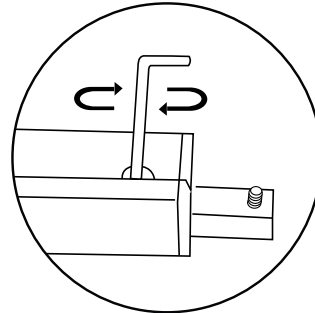

5. The hooked end corresponds to the top and the round end belongs to the bottom base.

6. Insert the 3-piece-poles into the hole of the base, then fix the other end of the base unit. Connect the two basic unit with a pole.

7. Take fix of the bottom pole with the special unit then spread the graphic to the top of the 3 piece pole.

8. Pull the graphic completely.

9. The plastic holder at the top of pole slips into the rear slot of the banner beam. A marker on the beam indicates the beam's centre where the pole should be inserted.

10. The unit can be levelled by adjusting the threaded feet at the bottom of the base unit.

**NEXT PAGE**

**CAUTION:**  
PLEASE READ THE INSTRUCTIONS BEFORE INSTALLING PRODUCTS

**C-L5D\*3 curved**  
graphic size is 270x200cm

**Joint**

**C-L5D\*3 straight**  
raphic size is 270x200cm

**C-L5D**