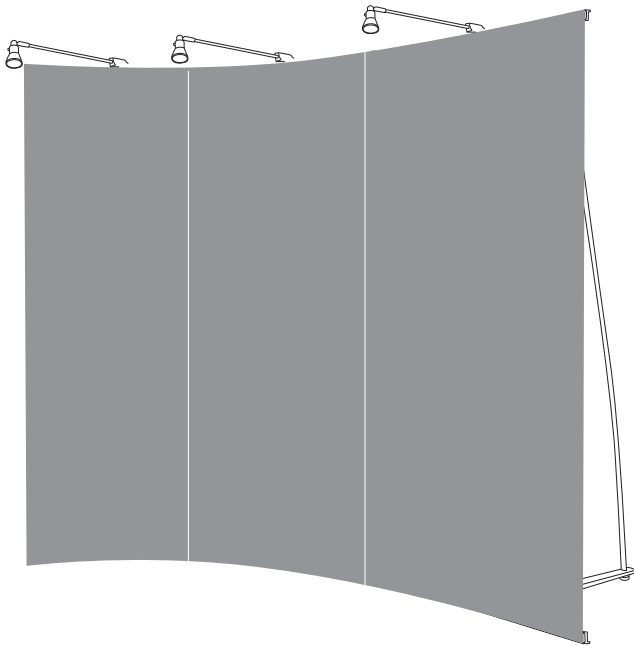

C-D11/D12  
Fit on all models.  
Color: Black / Silver

1. The overall graphic is 90cm (wide) and 200cm (high).

2. The case should contain:  
Installation instruction

A. a base unit    B. 2 pieces of clip bar  
C. three piece pole    D. package

5. The hooked end corresponds to the top and the round end belongs to the bottom base.

6. Insert the 3-piece-poles into the hole of the base, then fix the other end of the base unit. Connect the two basic unit with a pole.

7. Take fix of the bottom pole with the special unit then spread the graphic to the top of the 3 piece pole.

8. Pull the graphic completely.

9. The plastic holder at the top of pole slips into the rear slot of the banner beam. A marker on the beam indicates the beam's centre where the pole should be inserted.

10. The unit can be levelled by adjusting the threaded feet at the bottom of the base unit.

**NEXT PAGE**

**CAUTION:**  
PLEASE READ THE INSTRUCTIONS BEFORE INSTALLING PRODUCTS

**C-L5D\*3 curved**  
graphic size is 270x200cm