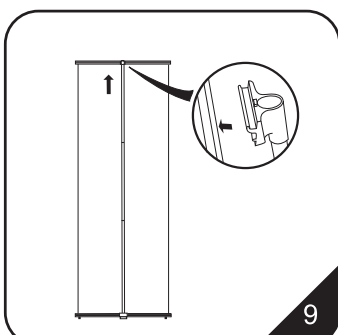

3. Attach the velcro to the banner.

4. Attach the top bar to the banner.

**!** Our size in the Manual is just a reference. Please make the graphic according to your actual purchased size.

**!** Suggestion: sewing after sticking when using the fabric banner, it will be much firm.

5. The hooked end corresponds to the top and the round end belongs to the bottom base.

6. Insert the 3-piece-poles into the hole of the base, then fix the other end of the base unit. Connect the two basic unit with a pole.

7. Take fix of the bottom pole with the special unit then spread the graphic to the top of the 3 piece pole.

8. Pull the graphic completely.

9. The plastic holder at the top of pole slips into the rear slot of the banner beam. A marker on the beam indicates the beam's centre where the pole should be inserted.

10. The unit can be levelled by adjusting the threaded feet at the bottom of the base unit.

**NEXT PAGE**

**CAUTION:**  
PLEASE READ THE INSTRUCTIONS BEFORE INSTALLING PRODUCTS

**C-L5D\*3 curved**  
graphic size is 270x200cm