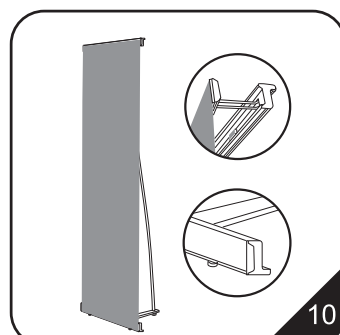

3. Attach the velcro to the banner.

4. Attach the top bar to the banner.

**!** Our size in the Manual is just a reference. Please make the graphic according to your actual purchased size.

**!** Suggestion: sewing after sticking when using the fabric banner, it will be much firm.

5. The hooked end corresponds to the top and the round end belongs to the bottom base.

6. Insert the 3-piece-poles into the hole of the base, then fix the other end of the base unit. Connect the two basic unit with a pole.

7. Take fix of the bottom pole with the special unit then spread the graphic to the top of the 3 piece pole.

8. Pull the graphic completely.

9. The plastic holder at the top of pole slips into the rear slot of the banner beam. A marker on the beam indicates the beam's centre where the pole should be inserted.

10. The unit can be levelled by adjusting the threaded feet at the bottom of the base unit.

**NEXT PAGE**

**CAUTION:**  
PLEASE READ THE INSTRUCTIONS BEFORE INSTALLING PRODUCTS

**C-L5D\*3 curved**  
graphic size is 270x200cm