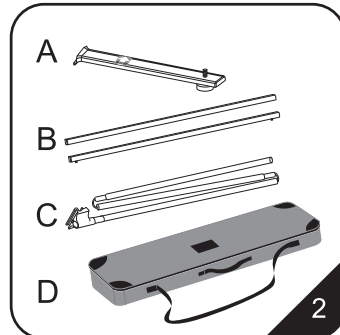

C-D11/D12  
Fit on all models.  
Color: Black / Silver

1. The overall graphic is 90cm (wide) and 200cm (high).

2. The case should contain:  
Installation instruction

A. a base unit    B. 2 pieces of clip bar  
C. three piece pole    D. package

7. Take fix of the bottom pole with the special unit then spread the graphic to the top of the 3 piece pole.

8. Pull the graphic completely.

9. The plastic holder at the top of pole slips into the rear slot of the banner beam. A marker on the beam indicates the beam's centre where the pole should be inserted.