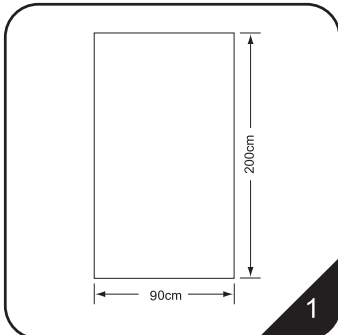

C-D11/D12  
Fit on all models.  
Color: Black / Silver

1. The overall graphic is 90cm (wide) and 200cm (high).

2. The case should contain:  
Installation instruction

A. a base unit    B. 2 pieces of clip bar  
C. three piece pole    D. package

10. The unit can be levelled by adjusting the threaded feet at the bottom of the base unit.

**NEXT PAGE**

**CAUTION:**  
PLEASE READ THE INSTRUCTIONS BEFORE INSTALLING PRODUCTS

**C-L5D\*3 curved**  
graphic size is 270x200cm

**Joint**

**C-L5D\*3 straight**  
raphic size is 270x200cm

**C-L5D**