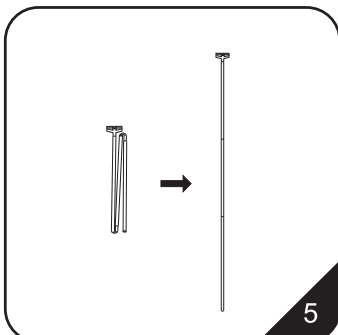

C-D11/D12  
Fit on all models.  
Color: Black / Silver

1. The overall graphic is 90cm (wide) and 200cm (high).

2. The case should contain:  
Installation instruction

A. a base unit    B. 2 pieces of clip bar  
C. three piece pole    D. package

3. Attach the velcro to the banner.

4. Attach the top bar to the banner.

**!** Our size in the Manual is just a reference. Please make the graphic according to your actual purchased size.

**!** Suggestion: sewing after sticking when using the fabric banner, it will be much firm.

5. The hooked end corresponds to the top and the round end belongs to the bottom base.

6. Insert the 3-piece-poles into the hole of the base, then fix the other end of the base unit. Connect the two basic unit with a pole.

7. Take fix of the bottom pole with the special unit then spread the graphic to the top of the 3 piece pole.

8. Pull the graphic completely.

9. The plastic holder at the top of pole slips into the rear slot of the banner beam. A marker on the beam indicates the beam's centre where the pole should be inserted.