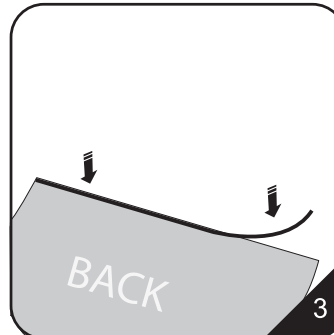

C-D11/D12  
Fit on all models.  
Color: Black / Silver

1. The overall graphic is 90cm (wide) and 200cm (high).

2. The case should contain:  
Installation instruction

A. a base unit    B. 2 pieces of clip bar  
C. three piece pole    D. package

3. Attach the velcro to the banner.

4. Attach the top bar to the banner.

**!** Our size in the Manual is just a reference. Please make the graphic according to your actual purchased size.

**!** Suggestion: sewing after sticking when using the fabric banner, it will be much firm.

5. The hooked end corresponds to the top and the round end belongs to the bottom base.

6. Insert the 3-piece-poles into the hole of the base, then fix the other end of the base unit. Connect the two basic unit with a pole.