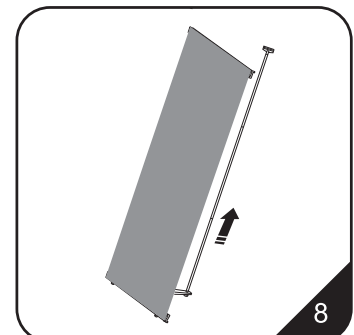

8. Pull the graphic completely.