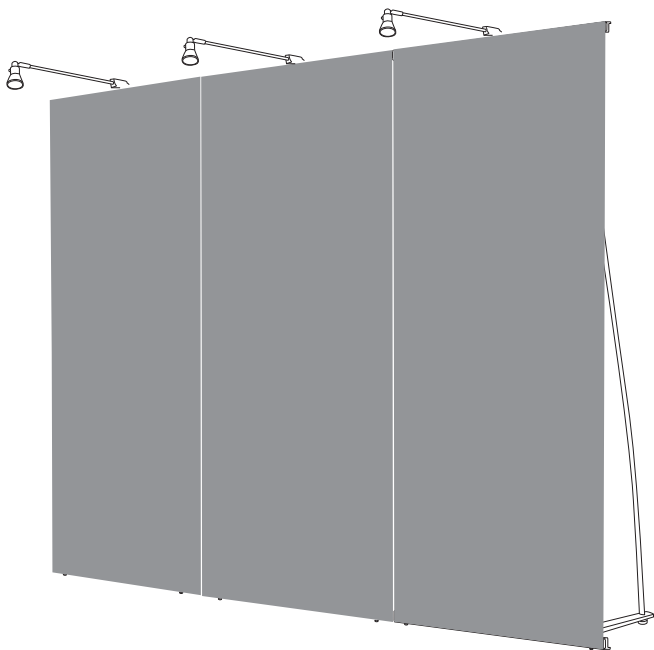

C-D11/D12  
Fit on all models.  
Color: Black / Silver

1. The overall graphic is 90cm (wide) and 200cm (high).

2. The case should contain:  
Installation instruction

A. a base unit    B. 2 pieces of clip bar  
C. three piece pole    D. package

7. Take fix of the bottom pole with the special unit then spread the graphic to the top of the 3 piece pole.

8. Pull the graphic completely.

9. The plastic holder at the top of pole slips into the rear slot of the banner beam. A marker on the beam indicates the beam's centre where the pole should be inserted.

10. The unit can be levelled by adjusting the threaded feet at the bottom of the base unit.

**NEXT PAGE**

**CAUTION:**  
PLEASE READ THE INSTRUCTIONS BEFORE INSTALLING PRODUCTS

**C-L5D\*3 curved**  
graphic size is 270x200cm

**Joint**

**C-L5D\*3 straight**  
raphic size is 270x200cm

**C-L5D**