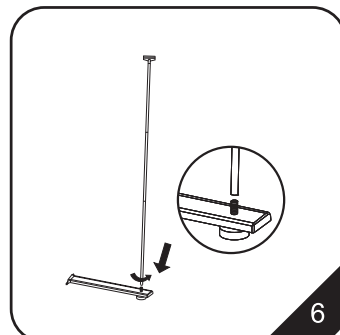

C-D11/D12  
Fit on all models.  
Color: Black / Silver

1. The overall graphic is 90cm (wide) and 200cm (high).

2. The case should contain:  
Installation instruction

A. a base unit    B. 2 pieces of clip bar  
C. three piece pole    D. package

3. Attach the velcro to the banner.

4. Attach the top bar to the banner.

**!** Our size in the Manual is just a reference. Please make the graphic according to your actual purchased size.

**!** Suggestion: sewing after sticking when using the fabric banner, it will be much firm.

5. The hooked end corresponds to the top and the round end belongs to the bottom base.

6. Insert the 3-piece-poles into the hole of the base, then fix the other end of the base unit. Connect the two basic unit with a pole.