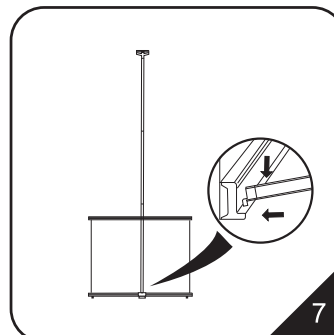

C-D11/D12  
Fit on all models.  
Color: Black / Silver

1. The overall graphic is 90cm (wide) and 200cm (high).

2. The case should contain:  
Installation instruction

A. a base unit    B. 2 pieces of clip bar  
C. three piece pole    D. package

3. Attach the velcro to the banner.

4. Attach the top bar to the banner.

**!** Our size in the Manual is just a reference. Please make the graphic according to your actual purchased size.

**!** Suggestion: sewing after sticking when using the fabric banner, it will be much firm.

5. The hooked end corresponds to the top and the round end belongs to the bottom base.

6. Insert the 3-piece-poles into the hole of the base, then fix the other end of the base unit. Connect the two basic unit with a pole.