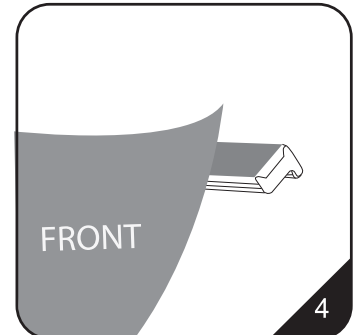

C-D11/D12  
Fit on all models.  
Color: Black / Silver

1. The overall graphic is 90cm (wide) and 200cm (high).

2. The case should contain:  
Installation instruction

A. a base unit    B. 2 pieces of clip bar  
C. three piece pole    D. package

3. Attach the velcro to the banner.

4. Attach the top bar to the banner.

**!** Our size in the Manual is just a reference. Please make the graphic according to your actual purchased size.

**!** Suggestion: sewing after sticking when using the fabric banner, it will be much firm.

5. The hooked end corresponds to the top and the round end belongs to the bottom base.

6. Insert the 3-piece-poles into the hole of the base, then fix the other end of the base unit. Connect the two basic unit with a pole.