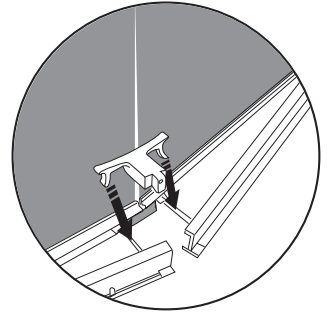

5. The hooked end corresponds to the top and the round end belongs to the bottom base.

6. Insert the 3-piece-poles into the hole of the base, then fix the other end of the base unit. Connect the two basic unit with a pole.

7. Take fix of the bottom pole with the special unit then spread the graphic to the top of the 3 piece pole.

8. Pull the graphic completely.

9. The plastic holder at the top of pole slips into the rear slot of the banner beam. A marker on the beam indicates the beam's centre where the pole should be inserted.

10. The unit can be levelled by adjusting the threaded feet at the bottom of the base unit.

**NEXT PAGE**

**CAUTION:**  
PLEASE READ THE INSTRUCTIONS BEFORE INSTALLING PRODUCTS

**C-L5D\*3 curved**  
graphic size is 270x200cm