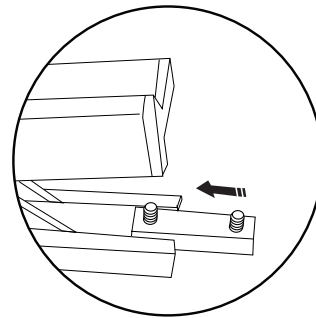

5. The hooked end corresponds to the top and the round end belongs to the bottom base.

6. Insert the 3-piece-poles into the hole of the base, then fix the other end of the base unit. Connect the two basic unit with a pole.

7. Take fix of the bottom pole with the special unit then spread the graphic to the top of the 3 piece pole.

8. Pull the graphic completely.

9. The plastic holder at the top of pole slips into the rear slot of the banner beam. A marker on the beam indicates the beam's centre where the pole should be inserted.

10. The unit can be levelled by adjusting the threaded feet at the bottom of the base unit.

**NEXT PAGE**

**CAUTION:**  
PLEASE READ THE INSTRUCTIONS BEFORE INSTALLING PRODUCTS

**C-L5D\*3 curved**  
graphic size is 270x200cm

**Joint**

**C-L5D\*3 straight**  
raphic size is 270x200cm

**C-L5D**