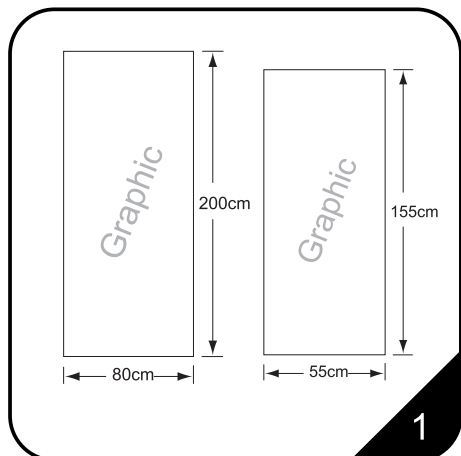

Installation Steps 10.09

YC-X-A1. A2

Modern appearance, high quality, practical, flexible for multiple uses Carry Cases and Spotlights are available as accessories Fast and easy to alter graphics

CAUTION:
PLEASE READ THE INSTRUCTIONS BEFORE INSTALLING PRODUCT