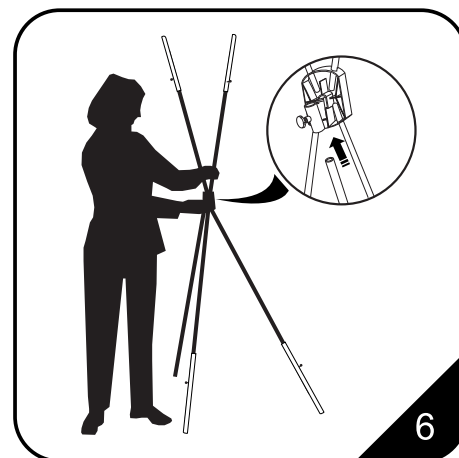

Installation Steps 10.09

YC-X-A1. A2

Modern appearance, high quality, practical, flexible for multiple uses Carry Cases and Spotlights are available as accessories Fast and easy to alter graphics

CAUTION:
PLEASE READ THE INSTRUCTIONS BEFORE INSTALLING PRODUCT